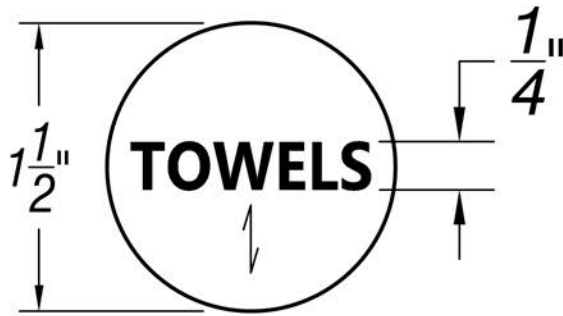

ARCH HARDWARE

TOWELS LOGO

FRONT VIEW

SIDE VIEW

 = GRAIN DIRECTION

PART #	MATERIAL	FINISH
TW105	1/8" Thick Stainless Steel #304 Alloy	Satin, Raw Etching
TW105B	1/8" Thick Stainless Steel #304 Alloy	Satin, Black Filled Etching