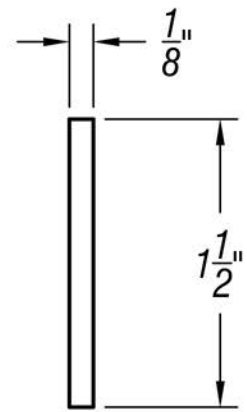

ARCH HARDWARE

TOWELS LOGO

FRONT VIEW

SIDE VIEW

 = GRAIN DIRECTION

PART #	MATERIAL	FINISH
TW105	1/8" Thick Stainless Steel #304 Alloy	Satin, Raw Etching
TW105B	1/8" Thick Stainless Steel #304 Alloy	Satin, Black Filled Etching