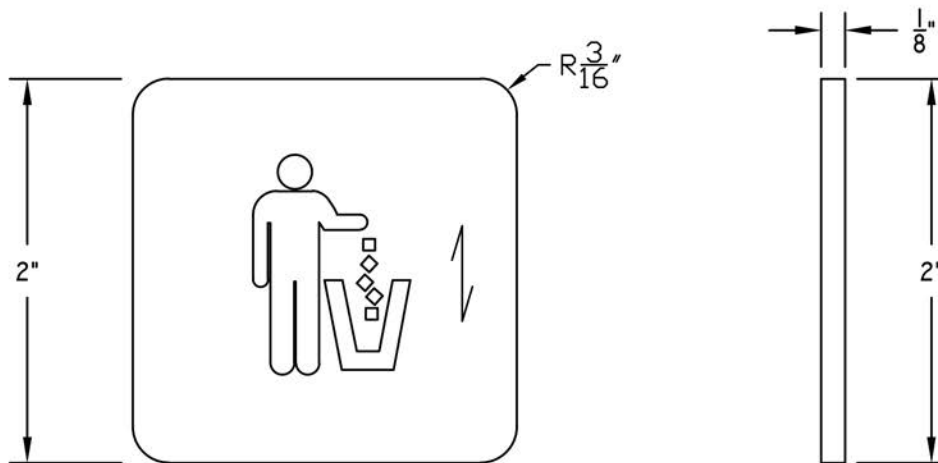

## SQUARE TRASH LOGO

FRONT VIEW

SIDE VIEW

 = GRAIN DIRECTION

PART #	MATERIAL	FINISH
TR1025	1/8" Thick Stainless Steel #304 Alloy	Satin, Raw Etching
TR1025B	1/8" Thick Stainless Steel #304 Alloy	Satin, Black Filled Etching