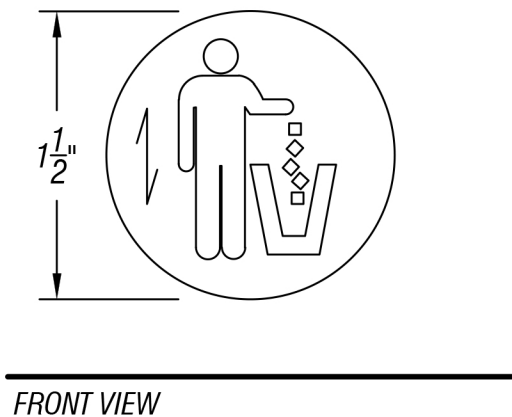

ARCH HARDWARE

SATIN BRONZE TRASH LOGO

 = GRAIN DIRECTION

PART #	MATERIAL	FINISH
TR1017	1/8" Thick Bronze	Satin, Raw Etching
TR1017B	1/8" Thick Bronze	Satin, Black Filled Etching

Phone
(800)-679-2614

Email
webstore@archhardware.net