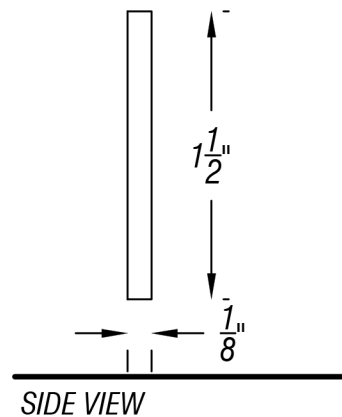

ARCH HARDWARE

SATIN BRONZE TRASH LOGO

 = GRAIN DIRECTION

PART #	MATERIAL	FINISH
TR1017	1/8" Thick Bronze	Satin, Raw Etching
TR1017B	1/8" Thick Bronze	Satin, Black Filled Etching

Phone
(800)-679-2614

Email
webstore@archhardware.net