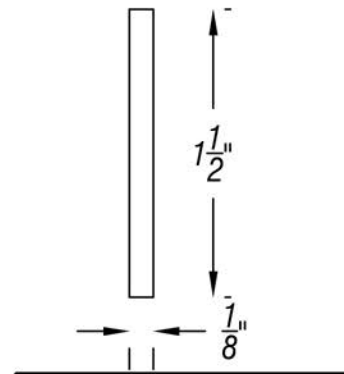

ARCH HARDWARE

TRASH LOGO

FRONT VIEW

SIDE VIEW

PART #	MATERIAL	FINISH
TR1016	1/8" Thick Stainless Steel #304 Alloy	Polished, Raw Etching
TR1016B	1/8" Thick Stainless Steel #304 Alloy	Polished, Black Filled Etching