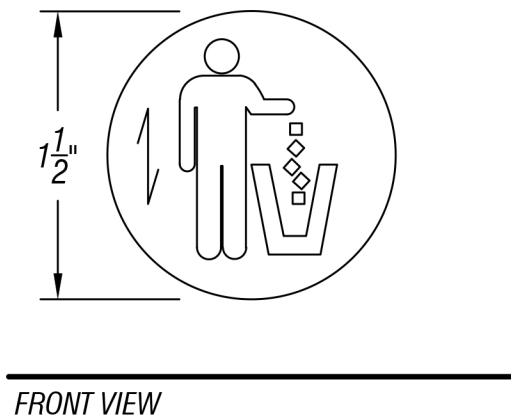

ARCH HARDWARE

STAINLESS STEEL TRASH LOGO

= GRAIN DIRECTION

| PART # | MATERIAL | FINISH |
|---------|---------------------------------------|--------------------------------|
| TR1015 | 1/8" Thick Stainless Steel #304 Alloy | Satin, Raw Etching |
| TR1015B | 1/8" Thick Stainless Steel #304 Alloy | Satin, Black Filled Etching |
| TR1016 | 1/8" Thick Stainless Steel #304 Alloy | Polished, Raw Etching |
| TR1016B | 1/8" Thick Stainless Steel #304 Alloy | Polished, Black Filled Etching |