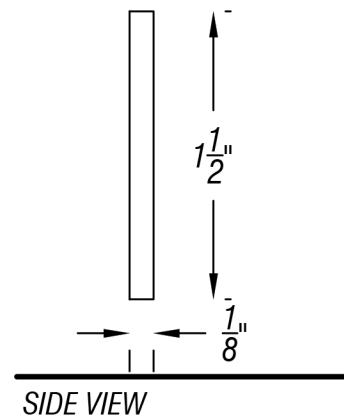

ARCH HARDWARE

STAINLESS STEEL TRASH LOGO

= GRAIN DIRECTION

| PART # | MATERIAL | FINISH |
|---------|---------------------------------------|--------------------------------|
| TR1015 | 1/8" Thick Stainless Steel #304 Alloy | Satin, Raw Etching |
| TR1015B | 1/8" Thick Stainless Steel #304 Alloy | Satin, Black Filled Etching |
| TR1016 | 1/8" Thick Stainless Steel #304 Alloy | Polished, Raw Etching |
| TR1016B | 1/8" Thick Stainless Steel #304 Alloy | Polished, Black Filled Etching |