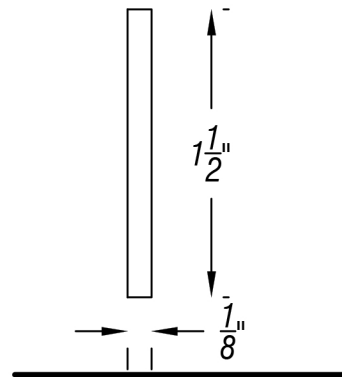

## ANTIQUÉ BRONZE TRASH LOGO

FRONT VIEW

SIDE VIEW

 = GRAIN DIRECTION

PART #	MATERIAL	FINISH
TR10113	1/8" Thick Bronze	Antique, Raw Etching
TR10113B	1/8" Thick Bronze	Antique, Black Filled Etching

Phone  
(800)-679-2614