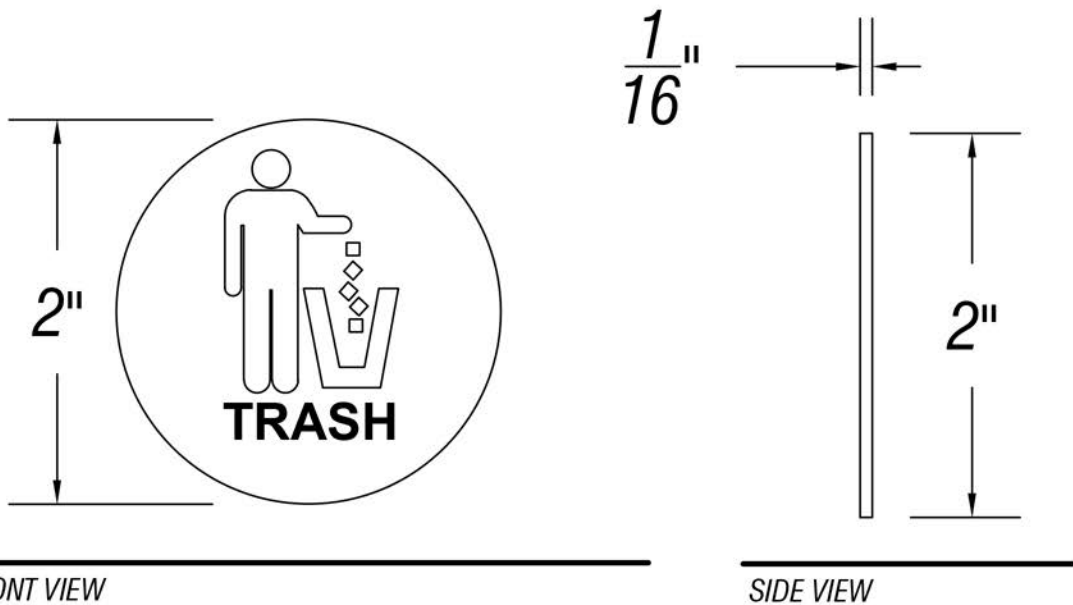

ARCH HARDWARE

ALUMINIUM TRASH LOGO

PART #	MATERIAL	FINISH
TR1010-2	1/16" Thick Aluminum	Clear Anodized, Bead Blasted Raw
TR1010-2B	1/16" Thick Aluminum	Clear Anodized, Bead Blasted & Black Filled

Phone
(800)-679-2614