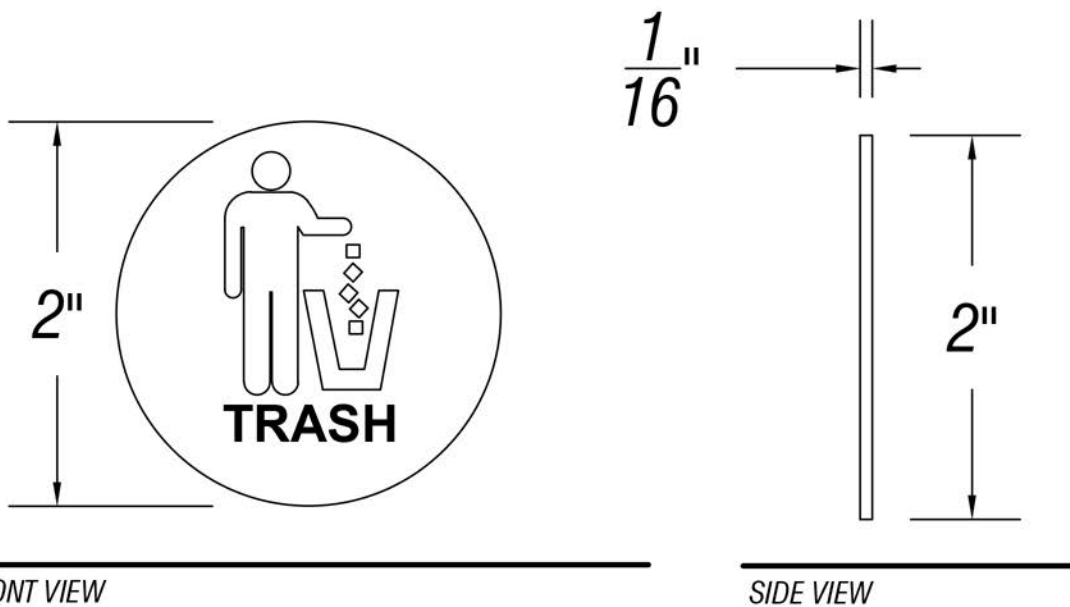

## ALUMINIUM TRASH LOGO

PART #	MATERIAL	FINISH
TR10116-2	1/16" Thick Aluminum	Black Anodized, Bead Blasted Raw
TR10116-2BZ	1/16" Thick Aluminum	Black Anodized, Bead Blasted & Bronze Filled

Phone  
(800)-679-2614