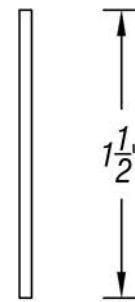

ARCH HARDWARE

ALUMINIUM TRASH LOGO

FRONT VIEW

SIDE VIEW

PART #	MATERIAL	FINISH
TR10116-1.5	1/16" Thick Aluminum	Black Anodized, Bead Blasted Raw
TR10116-1.5BZ	1/16" Thick Aluminum	Black Anodized, Bead Blasted & Bronze Filled