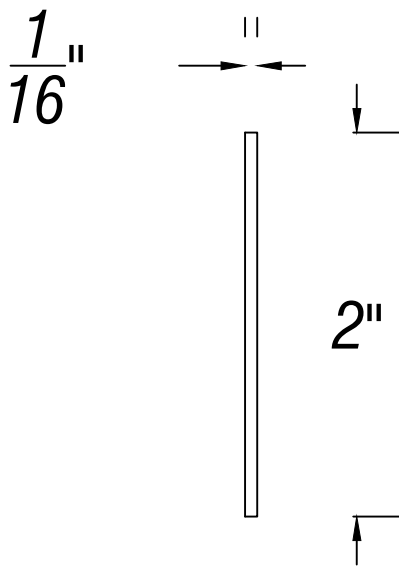

SATIN ALUMINUM TRASH LOGO

FRONT VIEW

TYP. SIDE VIEW

= GRAIN DIRECTION

JOB:	FINISH SCHEDULE	DRAWN : GV
TR1010-2	BRUSH ALUMINUM BEAD BLASTED & BLACK FILLED	CHECKED : RD
		DATE : 09/03/2018