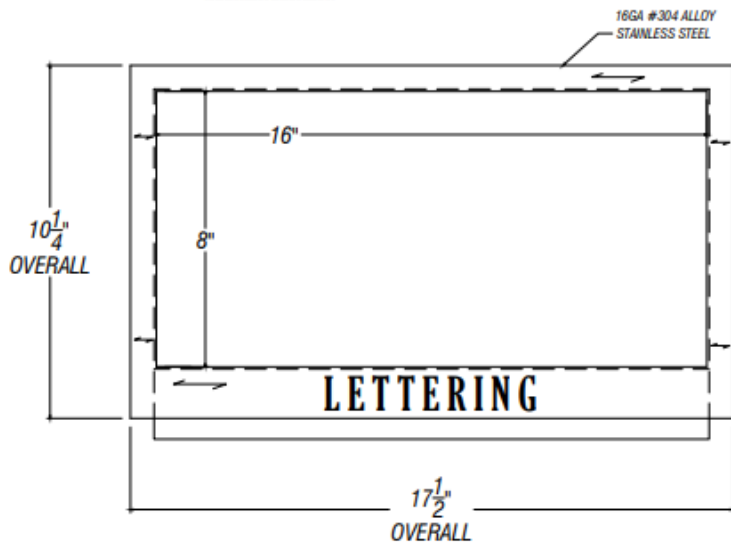

ARCH HARDWARE

DOOR MOUNT FRAME WITH CHUTE AND LETTERING

ISOMETRIC VIEW

FRONT VIEW

SECTION VIEW

PART #	FINISH	SIZE	MATERIAL
R44-816-7-L	Satin (#4 brush)	8" X 16" X 7"	Stainless Steel #304 alloy
R44-816-7-BU-L	Recycle Blue Powder Coat		
R44-816-7-G-L	Compost Green Powder Coat		
R44-816-7-B-L	Matte Black Powder Coat		
R44-816-7-W-L	White Powder Coat		

2 FONTS (HELVETICA OR GLOUCESTER), 3 ETCHING COLORS (RAW, BLACK FILLED, OR WHITE FILLED), AND 3 WORDS (COMPOST, RECYCLE, OR TRASH) TO CHOOSE FROM ON THE WEBSITE

Phone
(800)-679-2614

Email
webstore@archhardware.net