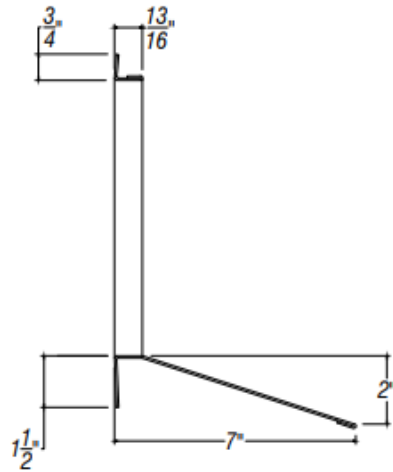

ARCH HARDWARE

DOOR MOUNT FRAME WITH CHUTE AND LETTERING

ISOMETRIC VIEW

FRONT VIEW

SECTION VIEW

PART #	FINISH	SIZE	MATERIAL
R44-816-7-L	Satin (#4 brush)	8" X 16" X 7"	Stainless Steel #304 alloy
R44-816-7-BU-L	Recycle Blue Powder Coat		
R44-816-7-G-L	Compost Green Powder Coat		
R44-816-7-B-L	Matte Black Powder Coat		
R44-816-7-W-L	White Powder Coat		