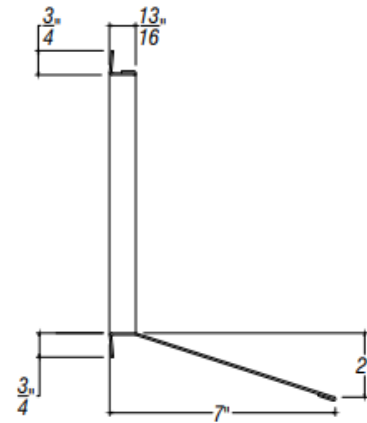

ARCH HARDWARE

RECTANGULAR DOOR MOUNT FRAME WITH CHUTE

ISOMETRIC VIEW

FRONT VIEW

SECTION VIEW

PART #	FINISH	SIZE	MATERIAL
R44-816-7	Satin (#4 brush)	8" X 16" X 7"	Stainless Steel #304 alloy
R44-816-7-BU	Recycle Blue Powder Coat		
R44-816-7-G	Compost Green Powder Coat		
R44-816-7-B	Matte Black Powder Coat		
R44-816-7-W	White Powder Coat		