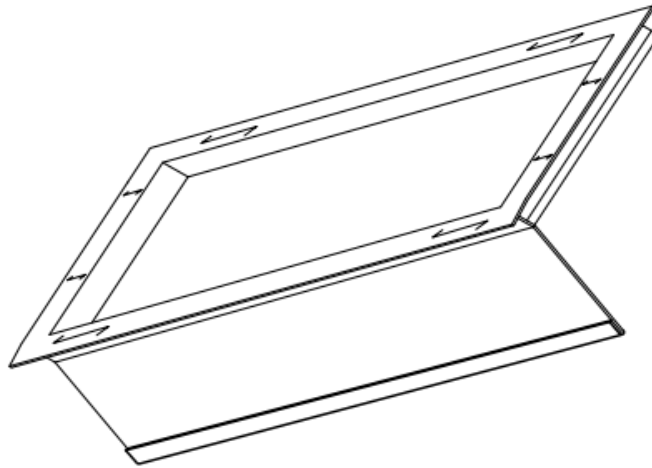

ARCH HARDWARE

RECTANGULAR DOOR MOUNT FRAME WITH CHUTE

ISOMETRIC VIEW

FRONT VIEW

SECTION VIEW

PART #	FINISH	SIZE	MATERIAL
R44-816-7	Satin (#4 brush)	8" X 16" X 7"	Stainless Steel #304 alloy
R44-816-7-BU	Recycle Blue Powder Coat		
R44-816-7-G	Compost Green Powder Coat		
R44-816-7-B	Matte Black Powder Coat		
R44-816-7-W	White Powder Coat		