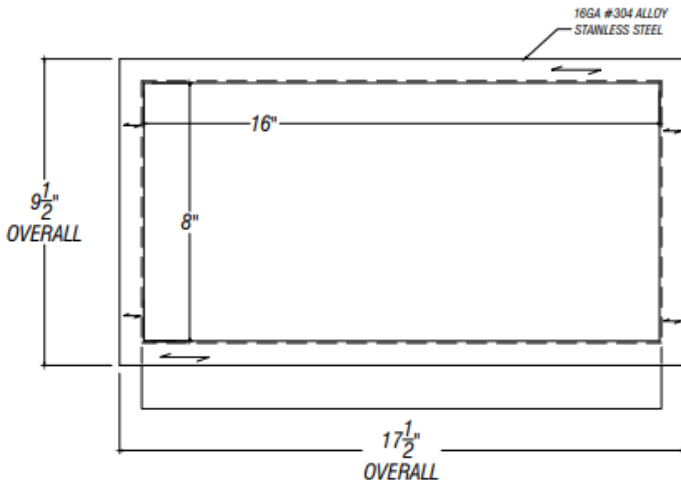

ARCH HARDWARE

RECTANGULAR DOOR MOUNT FRAME WITH CHUTE

ISOMETRIC VIEW

FRONT VIEW

SECTION VIEW

PART #	FINISH	SIZE	MATERIAL
R44-816-7	Satin (#4 brush)	8" X 16" X 7"	Stainless Steel #304 alloy
R44-816-7-BU	Recycle Blue Powder Coat		
R44-816-7-G	Compost Green Powder Coat		
R44-816-7-B	Matte Black Powder Coat		
R44-816-7-W	White Powder Coat		