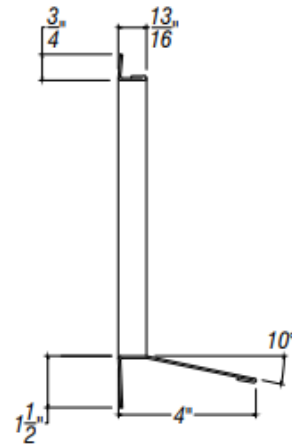

ARCH HARDWARE

DOOR MOUNT FRAME WITH CHUTE AND LETTERING

ISOMETRIC VIEW

FRONT VIEW

SECTION VIEW

PART #	FINISH	SIZE	MATERIAL
R44-816-4-L	Satin (#4 brush)	8" X 16" X 4"	Stainless Steel #304 alloy
R44-816-4-BU-L	Recycle Blue Powder Coat		
R44-816-4-G-L	Compost Green Powder Coat		
R44-816-4-B-L	Matte Black Powder Coat		
R44-816-4-W-L	White Powder Coat		
2 FONTS (HELVETICA OR GLOUCESTER), 3 ETCHING COLORS (RAW, BLACK FILLED, OR WHITE FILLED), AND 3 WORDS (COMPOST, RECYCLE, OR TRASH) TO CHOOSE FROM ON THE WEBSITE			