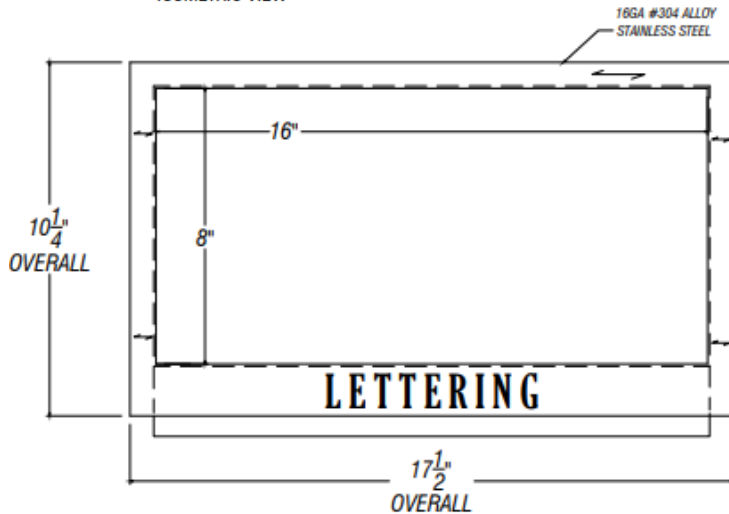

ARCH HARDWARE

DOOR MOUNT FRAME WITH CHUTE AND LETTERING

ISOMETRIC VIEW

FRONT VIEW

SECTION VIEW

PART #	FINISH	SIZE	MATERIAL
R44-816-4-L	Satin (#4 brush)	8" X 16" X 4"	Stainless Steel #304 alloy
R44-816-4-BU-L	Recycle Blue Powder Coat		
R44-816-4-G-L	Compost Green Powder Coat		
R44-816-4-B-L	Matte Black Powder Coat		
R44-816-4-W-L	White Powder Coat		
2 FONTS (HELVETICA OR GLOUCESTER), 3 ETCHING COLORS (RAW, BLACK FILLED, OR WHITE FILLED), AND 3 WORDS (COMPOST, RECYCLE, OR TRASH) TO CHOOSE FROM ON THE WEBSITE			