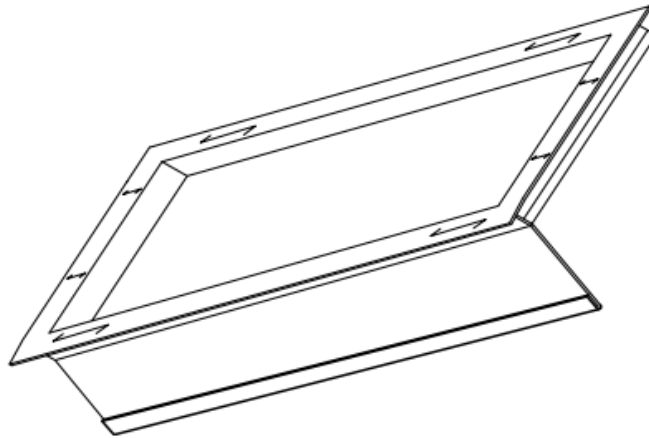

ARCH HARDWARE

RECTANGULAR DOOR MOUNT FRAME WITH CHUTE

ISOMETRIC VIEW

FRONT VIEW

SECTION VIEW

PART #	FINISH	SIZE	MATERIAL
R44-816-4	Satin (#4 brush)	8" X 16" X 4"	Stainless Steel #304 alloy
R44-816-4-BU	Recycle Blue Powder Coat		
R44-816-4-G	Compost Green Powder Coat		
R44-816-4-B	Matte Black Powder Coat		
R44-816-4-W	White Powder Coat		