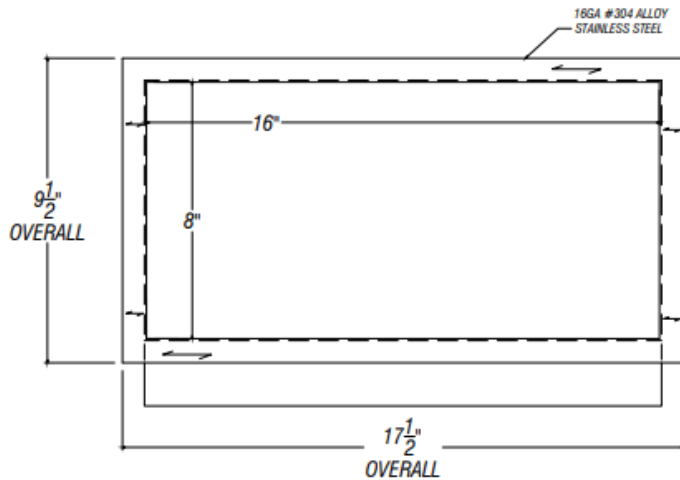

ARCH HARDWARE

RECTANGULAR DOOR MOUNT FRAME WITH CHUTE

ISOMETRIC VIEW

FRONT VIEW

SECTION VIEW

PART #	FINISH	SIZE	MATERIAL
R44-816-4	Satin (#4 brush)	8" X 16" X 4"	Stainless Steel #304 alloy
R44-816-4-BU	Recycle Blue Powder Coat		
R44-816-4-G	Compost Green Powder Coat		
R44-816-4-B	Matte Black Powder Coat		
R44-816-4-W	White Powder Coat		