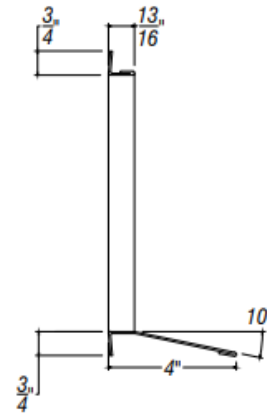

ARCH HARDWARE

RECTANGULAR DOOR MOUNT FRAME WITH CHUTE

ISOMETRIC VIEW

FRONT VIEW

SECTION VIEW

PART #	FINISH	SIZE	MATERIAL
R44-816-4	Satin (#4 brush)	8" X 16" X 4"	Stainless Steel #304 alloy
R44-816-4-BU	Recycle Blue Powder Coat		
R44-816-4-G	Compost Green Powder Coat		
R44-816-4-B	Matte Black Powder Coat		
R44-816-4-W	White Powder Coat		