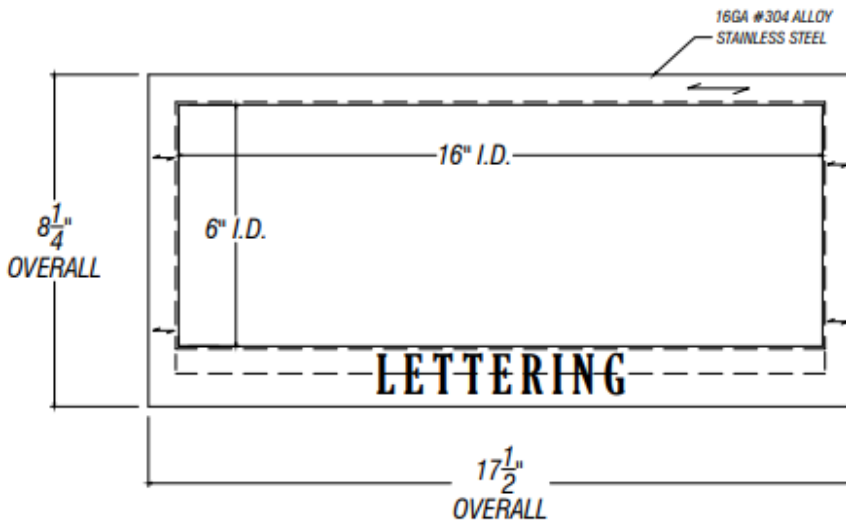

ARCH HARDWARE

DOOR MOUNT FRAME WITH CHUTE AND LETTERING

ISOMETRIC VIEW

FRONT VIEW

SECTION VIEW

PART #	FINISH	SIZE	MATERIAL
R44-616-4-L	Satin (#4 brush)	6" X 16" X 4"	Stainless Steel #304 alloy
R44-616-4-BU-L	Recycle Blue Powder Coat		
R44-616-4-G-L	Compost Green Powder Coat		
R44-616-4-B-L	Matte Black Powder Coat		
R44-616-4-W-L	White Powder Coat		
2 FONTS (HELVETICA OR GLOUCESTER), 3 ETCHING COLORS (RAW, BLACK FILLED, OR WHITE FILLED), AND 3 WORDS (COMPOST, RECYCLE, OR TRASH) TO CHOOSE FROM ON THE WEBSITE			