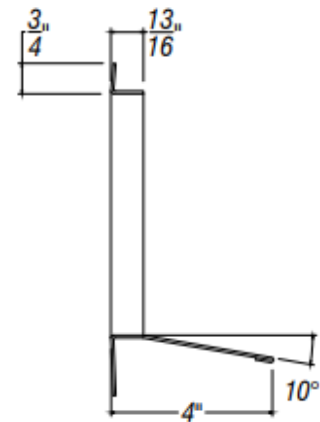

ARCH HARDWARE

DOOR MOUNT FRAME WITH CHUTE AND LETTERING

ISOMETRIC VIEW

FRONT VIEW

SECTION VIEW

PART #	FINISH	SIZE	MATERIAL
R44-616-4-L	Satin (#4 brush)	6" X 16" X 4"	Stainless Steel #304 alloy
R44-616-4-BU-L	Recycle Blue Powder Coat		
R44-616-4-G-L	Compost Green Powder Coat		
R44-616-4-B-L	Matte Black Powder Coat		
R44-616-4-W-L	White Powder Coat		
2 FONTS (HELVETICA OR GLOUCESTER), 3 ETCHING COLORS (RAW, BLACK FILLED, OR WHITE FILLED), AND 3 WORDS (COMPOST, RECYCLE, OR TRASH) TO CHOOSE FROM ON THE WEBSITE			