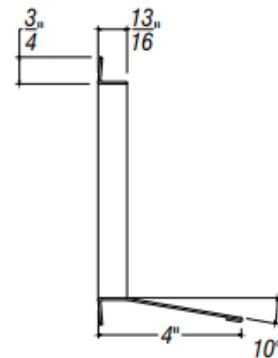

ARCH HARDWARE

RECTANGULAR DOOR MOUNT FRAME WITH CHUTE

ISOMETRIC VIEW

FRONT VIEW

SECTION VIEW

PART #	FINISH	SIZE	MATERIAL
R44-616-4	Satin (#4 brush)	6" X 16" X 4"	Stainless Steel #304 alloy
R44-616-4-BU	Recycle Blue Powder Coat		
R44-616-4-G	Compost Green Powder Coat		
R44-616-4-B	Matte Black Powder Coat		
R44-616-4-W	White Powder Coat		