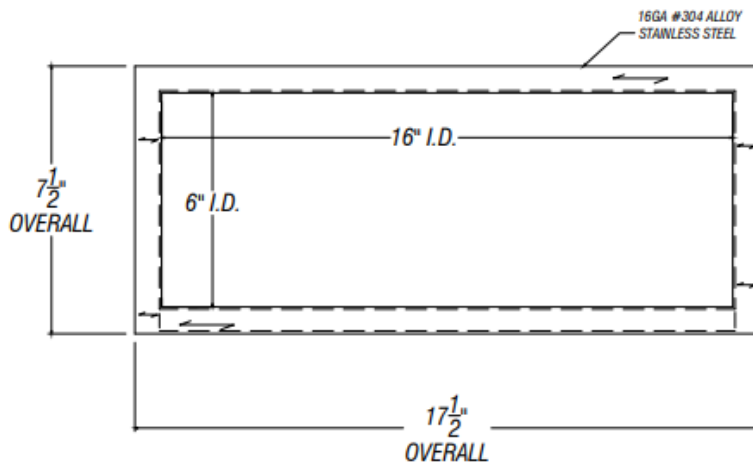

ARCH HARDWARE

RECTANGULAR DOOR MOUNT FRAME WITH CHUTE

ISOMETRIC VIEW

FRONT VIEW

SECTION VIEW

PART #	FINISH	SIZE	MATERIAL
R44-616-4	Satin (#4 brush)	6" X 16" X 4"	Stainless Steel #304 alloy
R44-616-4-BU	Recycle Blue Powder Coat		
R44-616-4-G	Compost Green Powder Coat		
R44-616-4-B	Matte Black Powder Coat		
R44-616-4-W	White Powder Coat		