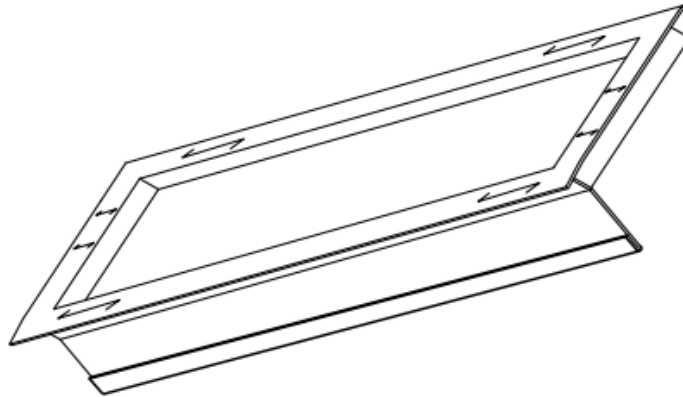

ARCH HARDWARE

RECTANGULAR DOOR MOUNT FRAME WITH CHUTE

ISOMETRIC VIEW

FRONT VIEW

SECTION VIEW

PART #	FINISH	SIZE	MATERIAL
R44-616-4	Satin (#4 brush)	6" X 16" X 4"	Stainless Steel #304 alloy
R44-616-4-BU	Recycle Blue Powder Coat		
R44-616-4-G	Compost Green Powder Coat		
R44-616-4-B	Matte Black Powder Coat		
R44-616-4-W	White Powder Coat		