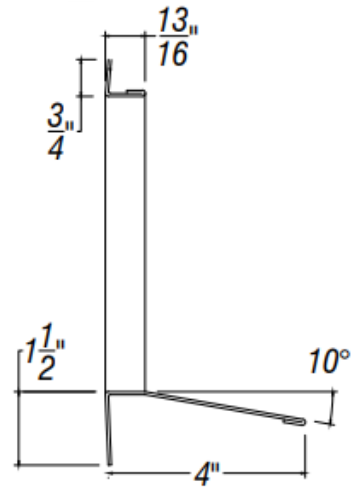

ARCH HARDWARE

DOOR MOUNT FRAME WITH CHUTE AND LETTERING

ISOMETRIC VIEW

FRONT VIEW

SECTION VIEW

PART #	FINISH	SIZE	MATERIAL
R44-610.5-4-L	Satin (#4 brush)	6" X 10 1/2" X 4"	Stainless Steel #304 alloy
R44-610.5-4-BU-L	Recycle Blue Powder Coat		
R44-610.5-4-G-L	Compost Green Powder Coat		
R44-610.5-4-B-L	Matte Black Powder Coat		
R44-610.5-4-W-L	White Powder Coat		