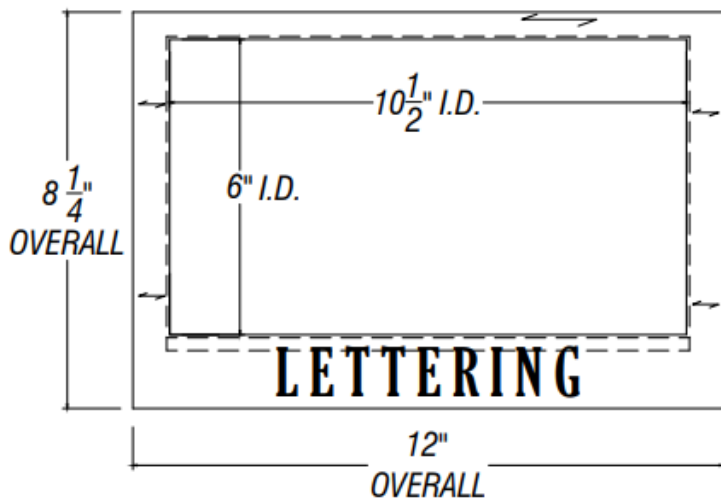

ARCH HARDWARE

DOOR MOUNT FRAME WITH CHUTE AND LETTERING

ISOMETRIC VIEW

FRONT VIEW

SECTION VIEW

PART #	FINISH	SIZE	MATERIAL
R44-610.5-4-L	Satin (#4 brush)	6" X 10 1/2" X 4"	Stainless Steel #304 alloy
R44-610.5-4-BU-L	Recycle Blue Powder Coat		
R44-610.5-4-G-L	Compost Green Powder Coat		
R44-610.5-4-B-L	Matte Black Powder Coat		
R44-610.5-4-W-L	White Powder Coat		

2 FONTS (HELVETICA OR GLOUCESTER), 3 ETCHING COLORS (RAW, BLACK FILLED, OR WHITE FILLED), AND 3 WORDS (COMPOST, RECYCLE, OR TRASH) TO CHOOSE FROM ON THE WEBSITE

Phone
(800)-679-2614

Email
webstore@archhardware.net