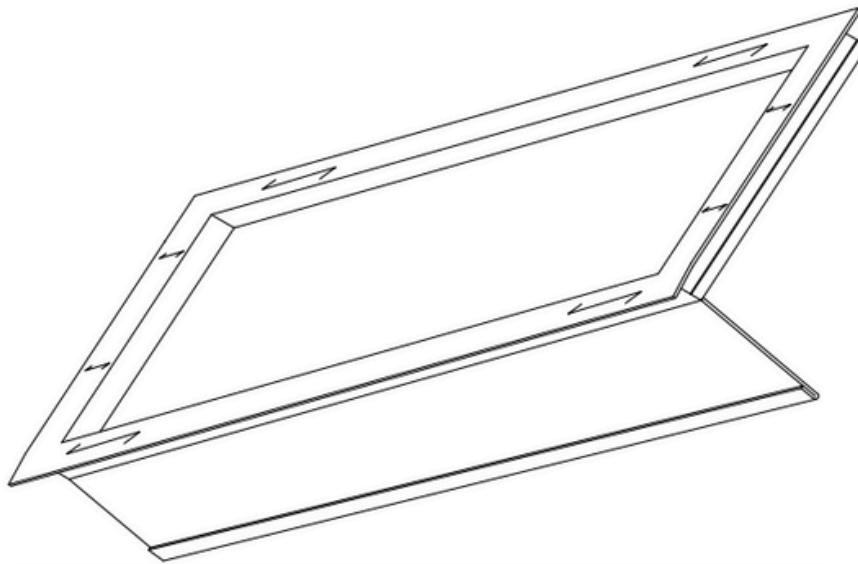

ARCH HARDWARE

RECTANGULAR DOOR MOUNT FRAME WITH CHUTE

ISOMETRIC VIEW

FRONT VIEW

SECTION VIEW

PART #	FINISH	SIZE	MATERIAL
R44-610.5-4	Satin (#4 brush)	6" X 10 1/2" X 4"	Stainless Steel #304 alloy
R44-610.5-4-BU	Recycle Blue Powder Coat		
R44-610.5-4-G	Compost Green Powder Coat		
R44-610.5-4-B	Matte Black Powder Coat		
R44-610.5-4-W	White Powder Coat		