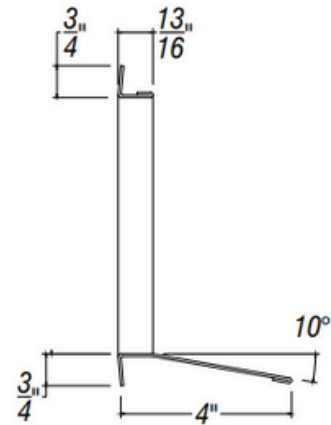

ARCH HARDWARE

RECTANGULAR DOOR MOUNT FRAME WITH CHUTE

ISOMETRIC VIEW

FRONT VIEW

SECTION VIEW

PART #	FINISH	SIZE	MATERIAL
R44-610.5-4	Satin (#4 brush)	6" X 10 1/2" X 4"	Stainless Steel #304 alloy
R44-610.5-4-BU	Recycle Blue Powder Coat		
R44-610.5-4-G	Compost Green Powder Coat		
R44-610.5-4-B	Matte Black Powder Coat		
R44-610.5-4-W	White Powder Coat		