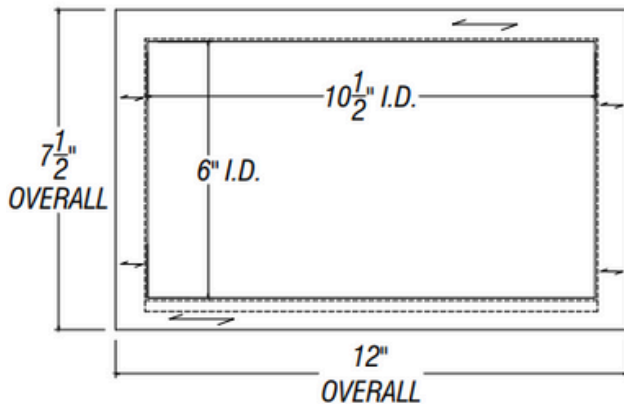

ARCH HARDWARE

RECTANGULAR DOOR MOUNT FRAME WITH CHUTE

ISOMETRIC VIEW

FRONT VIEW

SECTION VIEW

PART #	FINISH	SIZE	MATERIAL
R44-610.5-4	Satin (#4 brush)	6" X 10 1/2" X 4"	Stainless Steel #304 alloy
R44-610.5-4-BU	Recycle Blue Powder Coat		
R44-610.5-4-G	Compost Green Powder Coat		
R44-610.5-4-B	Matte Black Powder Coat		
R44-610.5-4-W	White Powder Coat		