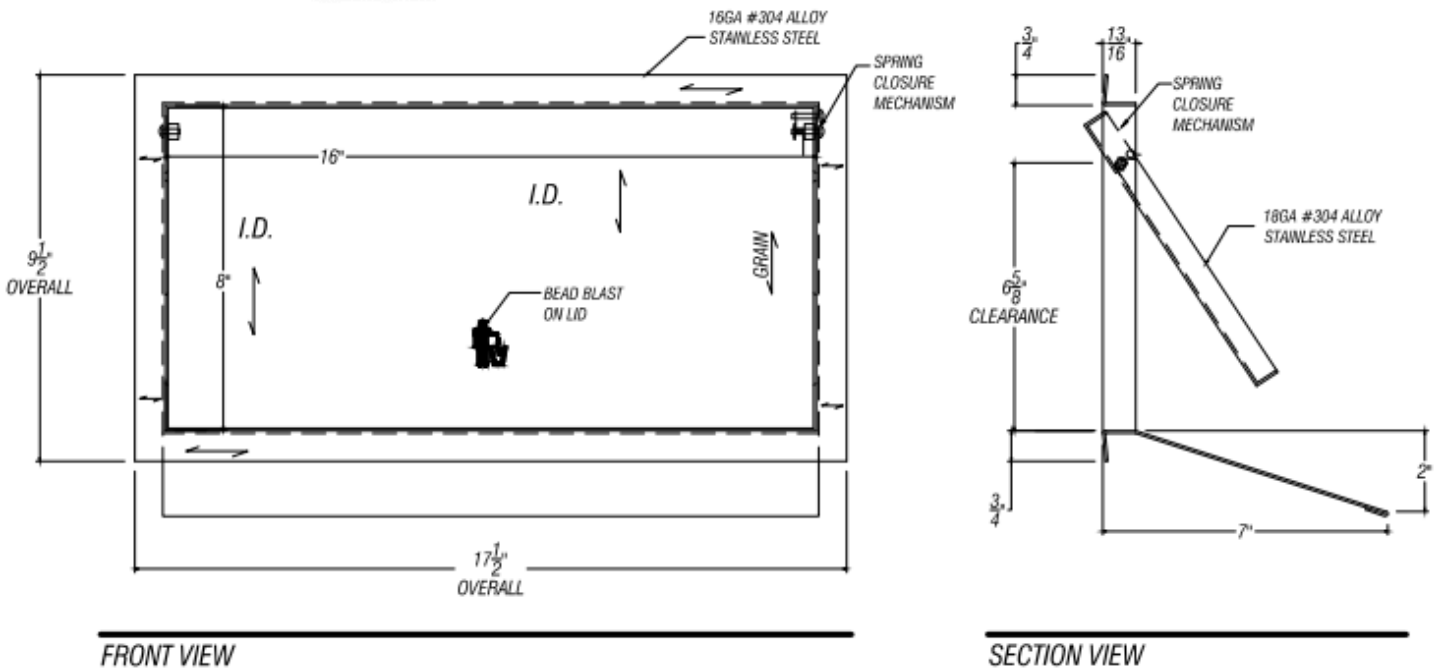

ARCH HARDWARE

RECTANGULAR DOOR MOUNT FRAME WITH LID AND BEAD BLASTED ICON

ISOMETRIC VIEW

FRONT VIEW

SECTION VIEW

PART #	FINISH	ENGRAVING COLOR	SIZE	MATERIAL
R47-816BBT-7	Satin (#4 brush)	Raw	8" X 16" X 7"	Stainless Steel #304 alloy
R47b-816BBT-7		Black Filled		