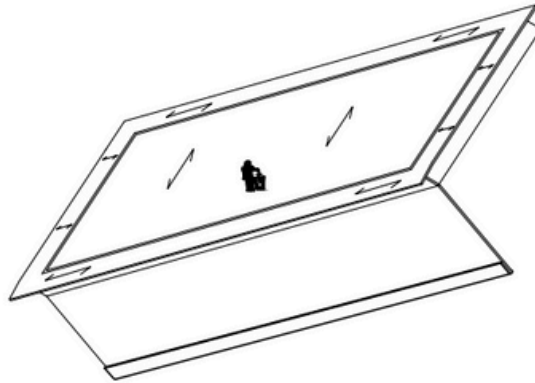

ARCH HARDWARE

RECTANGULAR DOOR MOUNT FRAME WITH LID AND BEAD BLASTED ICON

ISOMETRIC VIEW

FRONT VIEW

SECTION VIEW

PART #	FINISH	ENGRAVING COLOR	SIZE	MATERIAL
R47-816BBT-7	Satin (#4 brush)	Raw	8" X 16" X 7"	Stainless Steel #304 alloy
R47b-816BBT-7		Black Filled		