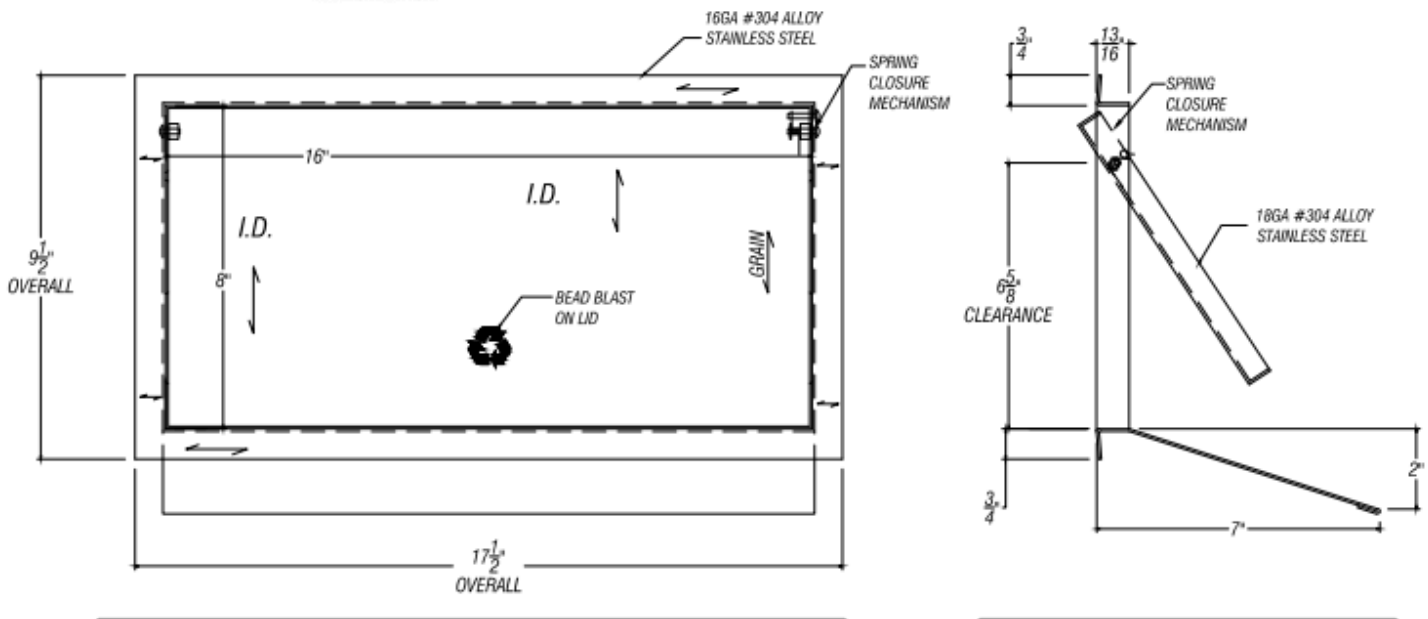

ARCH HARDWARE

RECTANGULAR DOOR MOUNT FRAME WITH LID AND BEAD BLASTED ICON

ISOMETRIC VIEW

FRONT VIEW

SECTION VIEW

PART #	FINISH	ENGRAVING COLOR	SIZE	MATERIAL
R47-816BBR-7	Satin (#4 brush)	Raw	8" X 16" X 7"	Stainless Steel #304 alloy
R47b-816BBR-7		Black Filled		