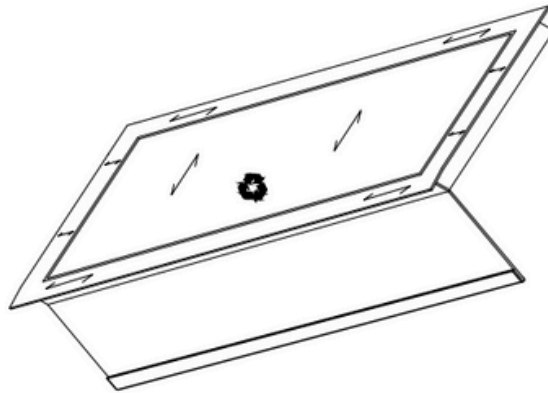

ARCH HARDWARE

RECTANGULAR DOOR MOUNT FRAME WITH LID AND BEAD BLASTED ICON

ISOMETRIC VIEW

FRONT VIEW

SECTION VIEW

PART #	FINISH	ENGRAVING COLOR	SIZE	MATERIAL
R47-816BBR-7	Satin (#4 brush)	Raw	8" X 16" X 7"	Stainless Steel #304 alloy
R47b-816BBR-7		Black Filled		