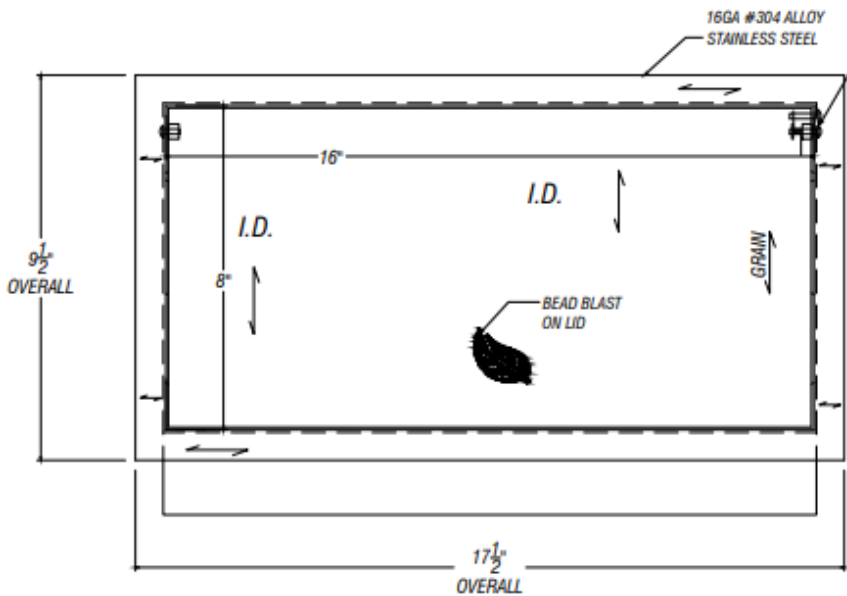

ARCH HARDWARE

RECTANGULAR DOOR MOUNT FRAME WITH LID AND BEAD BLASTED ICON

ISOMETRIC VIEW

FRONT VIEW

SECTION VIEW

PART #	FINISH	ENGRAVING COLOR	SIZE	MATERIAL
R47-816BBC-7	Satin (#4 brush)	Raw	8" X 16" X 7"	Stainless Steel #304 alloy
R47b-816BBC-7		Black Filled		