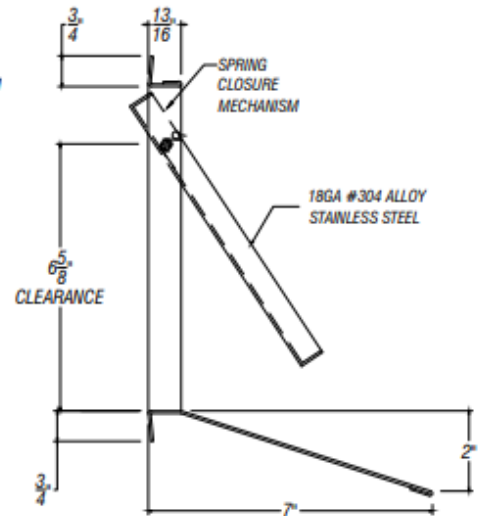

ARCH HARDWARE

RECTANGULAR DOOR MOUNT FRAME WITH LID AND BEAD BLASTED ICON

ISOMETRIC VIEW

FRONT VIEW

SECTION VIEW

PART #	FINISH	ENGRAVING COLOR	SIZE	MATERIAL
R47-816BBC-7	Satin (#4 brush)	Raw	8" X 16" X 7"	Stainless Steel #304 alloy
R47b-816BBC-7		Black Filled		