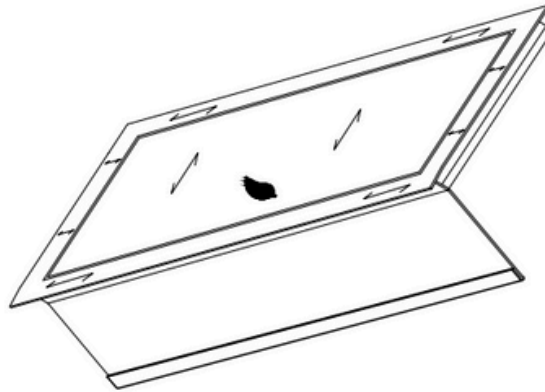

ARCH HARDWARE

RECTANGULAR DOOR MOUNT FRAME WITH LID AND BEAD BLASTED ICON

ISOMETRIC VIEW

FRONT VIEW

SECTION VIEW

PART #	FINISH	ENGRAVING COLOR	SIZE	MATERIAL
R47-816BBC-7	Satin (#4 brush)	Raw	8" X 16" X 7"	Stainless Steel #304 alloy
R47b-816BBC-7		Black Filled		