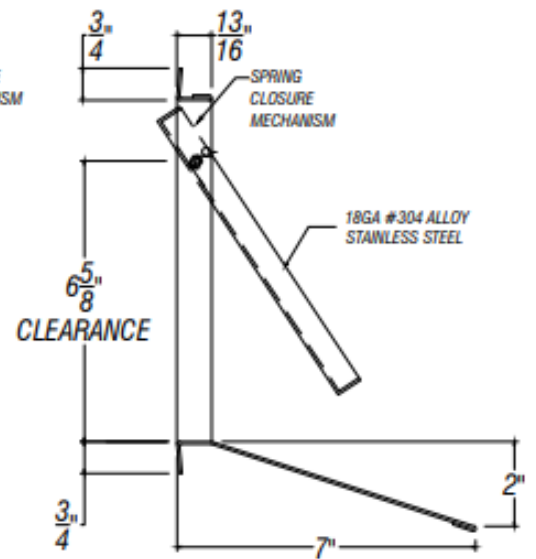

ARCH HARDWARE

RECTANGULAR DOOR MOUNT FRAME WITH LID AND CHUTE

ISOMETRIC VIEW

FRONT VIEW

SECTION VIEW

PART #	FINISH	SIZE	MATERIAL
R47-816-7	Satin (#4 brush)	8" X 16" X 7"	Stainless Steel #304 alloy

Phone
(800)-679-2614