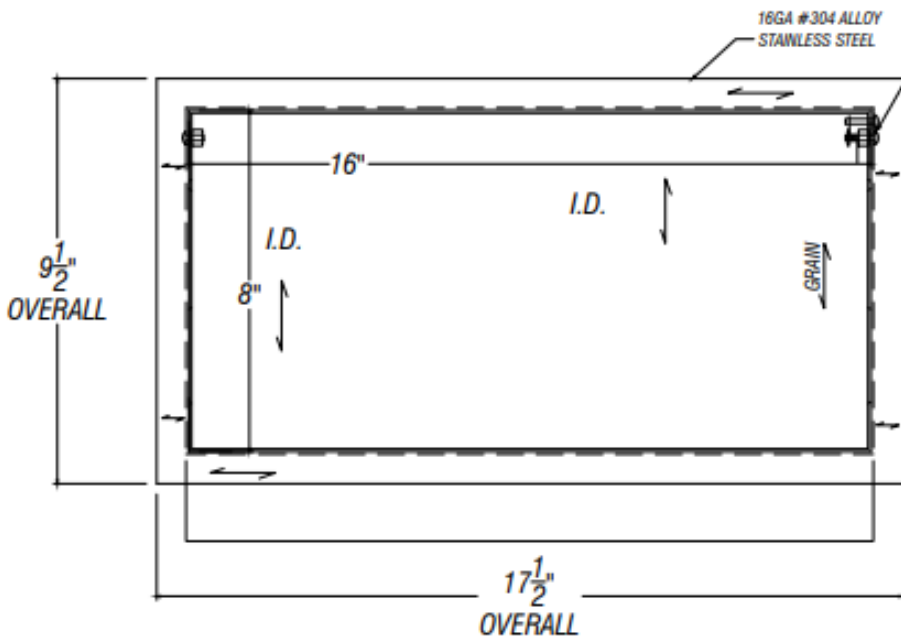

ARCH HARDWARE

RECTANGULAR DOOR MOUNT FRAME WITH LID AND CHUTE

ISOMETRIC VIEW

FRONT VIEW

SECTION VIEW

PART #	FINISH	SIZE	MATERIAL
R47-816-7	Satin (#4 brush)	8" X 16" X 7"	Stainless Steel #304 alloy

Phone
(800)-679-2614