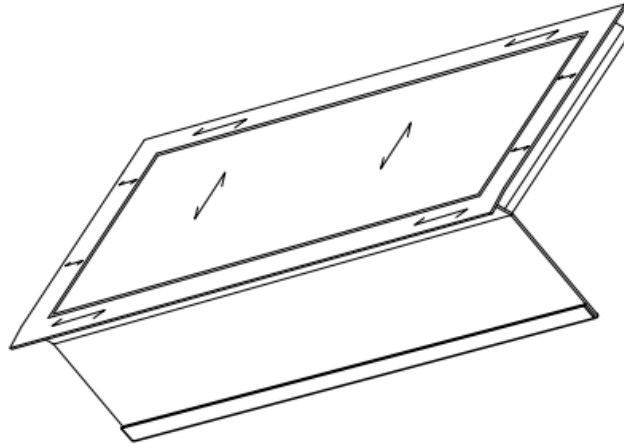

ARCH HARDWARE

RECTANGULAR DOOR MOUNT FRAME WITH LID AND CHUTE

ISOMETRIC VIEW

FRONT VIEW

SECTION VIEW

PART #	FINISH	SIZE	MATERIAL
R47-816-7	Satin (#4 brush)	8" X 16" X 7"	Stainless Steel #304 alloy

Phone
(800)-679-2614