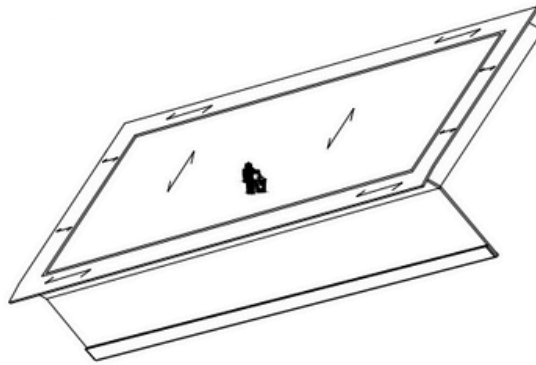

ARCH HARDWARE

RECTANGULAR DOOR MOUNT FRAME WITH LID AND BEAD BLASTED ICON

ISOMETRIC VIEW

FRONT VIEW

SECTION VIEW

PART #	FINISH	ENGRAVING COLOR	SIZE	MATERIAL
R47-816BBT-4	Satin (#4 brush)	Raw	8" X 16" X 4"	Stainless Steel #304 alloy
R47b-816BBT-4		Black Filled		