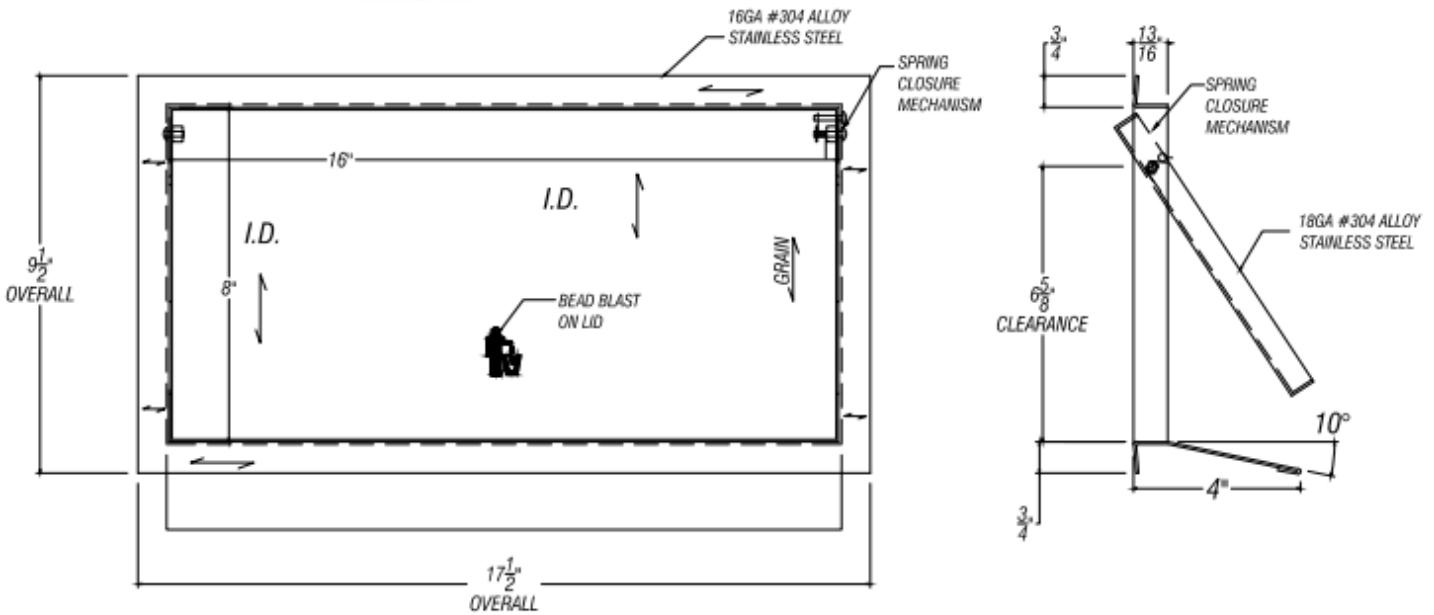

ARCH HARDWARE

RECTANGULAR DOOR MOUNT FRAME WITH LID AND BEAD BLASTED ICON

ISOMETRIC VIEW

FRONT VIEW

SECTION VIEW

PART #	FINISH	ENGRAVING COLOR	SIZE	MATERIAL
R47-816BBT-4	Satin (#4 brush)	Raw	8" X 16" X 4"	Stainless Steel #304 alloy
R47b-816BBT-4		Black Filled		