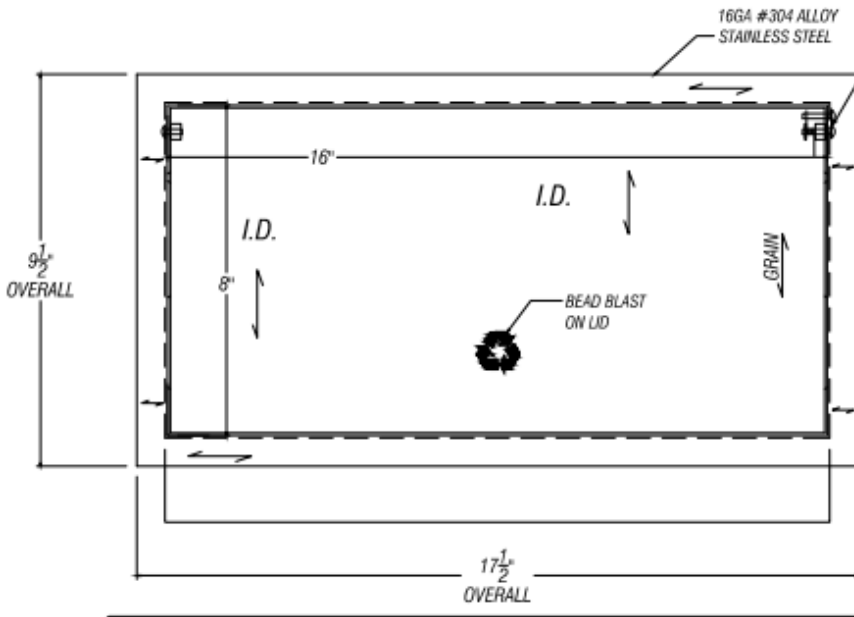

ARCH HARDWARE

RECTANGULAR DOOR MOUNT FRAME WITH LID AND BEAD BLASTED ICON

ISOMETRIC VIEW

FRONT VIEW

SECTION VIEW

PART #	FINISH	ENGRAVING COLOR	SIZE	MATERIAL
R47-816BBR-4	Satin (#4 brush)	Raw	8" X 16" X 4"	Stainless Steel #304 alloy
R47b-816BBR-4		Black Filled		