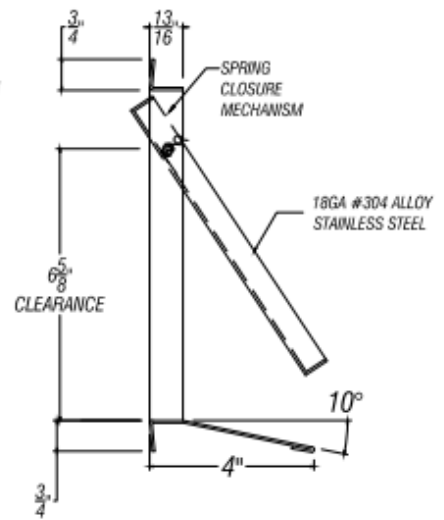

ARCH HARDWARE

RECTANGULAR DOOR MOUNT FRAME WITH LID AND BEAD BLASTED ICON

ISOMETRIC VIEW

FRONT VIEW

SECTION VIEW

PART #	FINISH	ENGRAVING COLOR	SIZE	MATERIAL
R47-816BBR-4	Satin (#4 brush)	Raw	8" X 16" X 4"	Stainless Steel #304 alloy
R47b-816BBR-4		Black Filled		