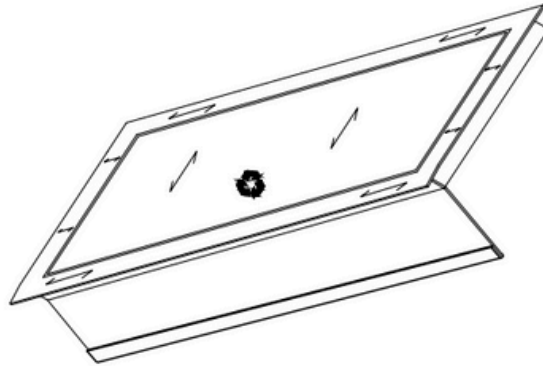

ARCH HARDWARE

RECTANGULAR DOOR MOUNT FRAME WITH LID AND BEAD BLASTED ICON

ISOMETRIC VIEW

FRONT VIEW

SECTION VIEW

PART #	FINISH	ENGRAVING COLOR	SIZE	MATERIAL
R47-816BBR-4	Satin (#4 brush)	Raw	8" X 16" X 4"	Stainless Steel #304 alloy
R47b-816BBR-4		Black Filled		