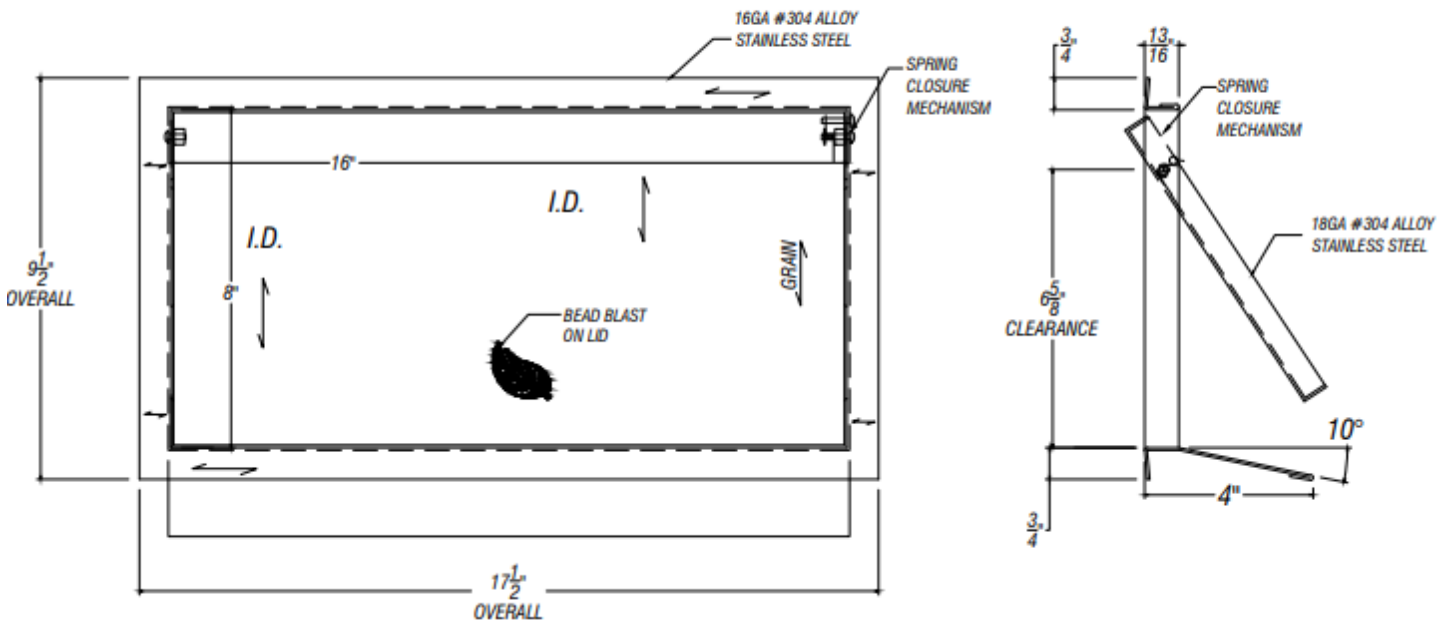

ARCH HARDWARE

RECTANGULAR DOOR MOUNT FRAME WITH LID AND BEAD BLASTED ICON

ISOMETRIC VIEW

FRONT VIEW

SECTION VIEW

PART #	FINISH	ENGRAVING COLOR	SIZE	MATERIAL
R47-816BBC-4	Satin (#4 brush)	Raw	8" X 16" X 4"	Stainless Steel #304 alloy
R47b-816BBC-4		Black Filled		