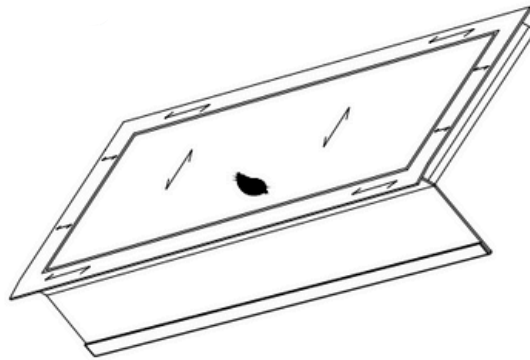

ARCH HARDWARE

RECTANGULAR DOOR MOUNT FRAME WITH LID AND BEAD BLASTED ICON

ISOMETRIC VIEW

FRONT VIEW

SECTION VIEW

PART #	FINISH	ENGRAVING COLOR	SIZE	MATERIAL
R47-816BBC-4	Satin (#4 brush)	Raw	8" X 16" X 4"	Stainless Steel #304 alloy
R47b-816BBC-4		Black Filled		