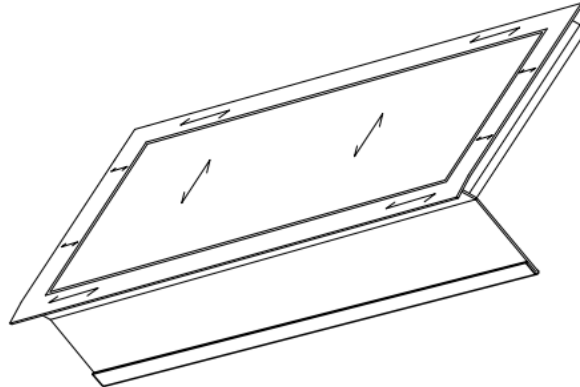

ARCH HARDWARE

RECTANGULAR DOOR MOUNT FRAME WITH LID AND CHUTE

ISOMETRIC VIEW

FRONT VIEW

SECTION VIEW

PART #	FINISH	SIZE	MATERIAL
R47-816-4	Satin (#4 brush)	8" X 16" X 4"	Stainless Steel #304 alloy

Phone
(800)-679-2614