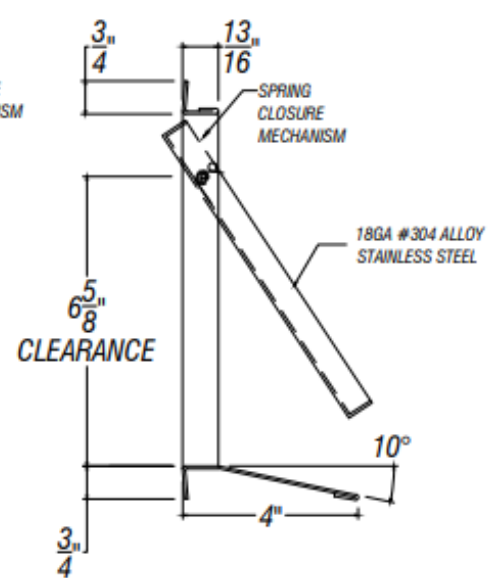

ARCH HARDWARE

RECTANGULAR DOOR MOUNT FRAME WITH LID AND CHUTE

ISOMETRIC VIEW

FRONT VIEW

SECTION VIEW

PART #	FINISH	SIZE	MATERIAL
R47-816-4	Satin (#4 brush)	8" X 16" X 4"	Stainless Steel #304 alloy

Phone
(800)-679-2614