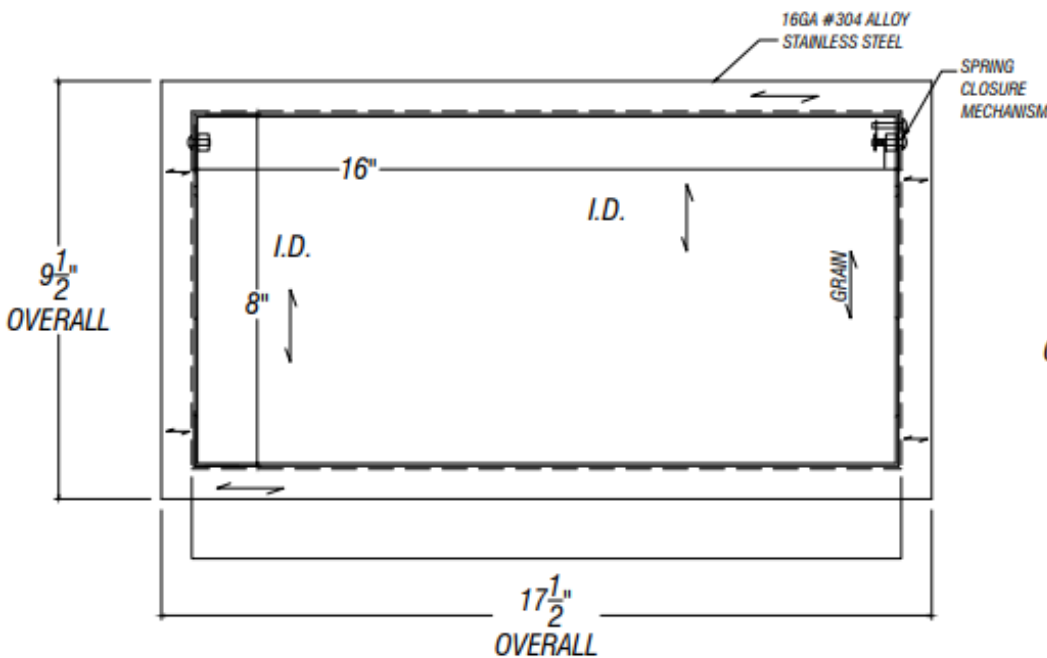

ARCH HARDWARE

RECTANGULAR DOOR MOUNT FRAME WITH LID AND CHUTE

ISOMETRIC VIEW

FRONT VIEW

SECTION VIEW

PART #	FINISH	SIZE	MATERIAL
R47-816-4	Satin (#4 brush)	8" X 16" X 4"	Stainless Steel #304 alloy

Phone
(800)-679-2614