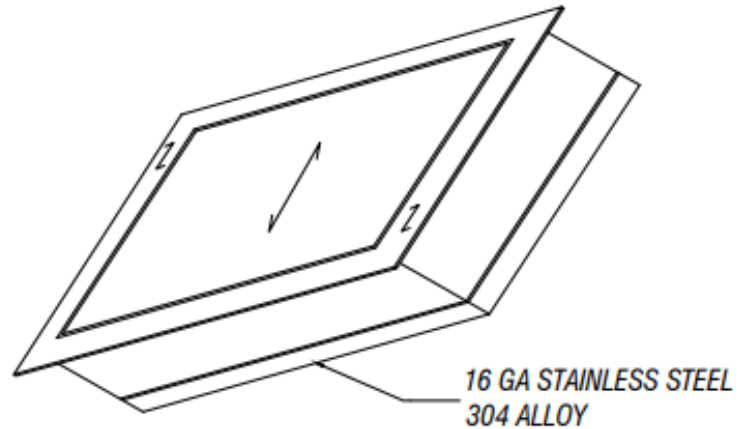

ARCH HARDWARE

RECTANGULAR TRASH RING WITH LID

TOP VIEW

ISOMETRIC VIEW

SIDE VIEW

SECTION A-A

PART #	FINISH	SIZE	MATERIAL
R47-812	Satin (#4 brush)	8" X 12" X 3"	Stainless Steel #304 alloy

Phone
(800)-679-2614