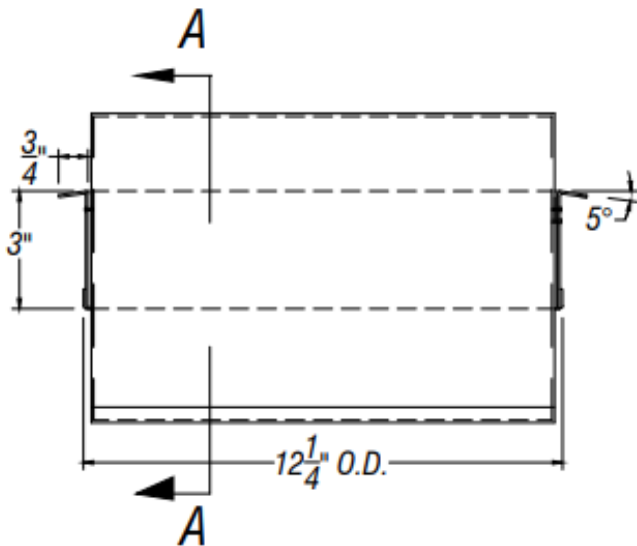

ARCH HARDWARE

RECTANGULAR TRASH RING WITH LID

TOP VIEW

ISOMETRIC VIEW

SIDE VIEW

SECTION A-A

PART #	FINISH	SIZE	MATERIAL
R47-812	Satin (#4 brush)	8" X 12" X 3"	Stainless Steel #304 alloy

Phone
(800)-679-2614