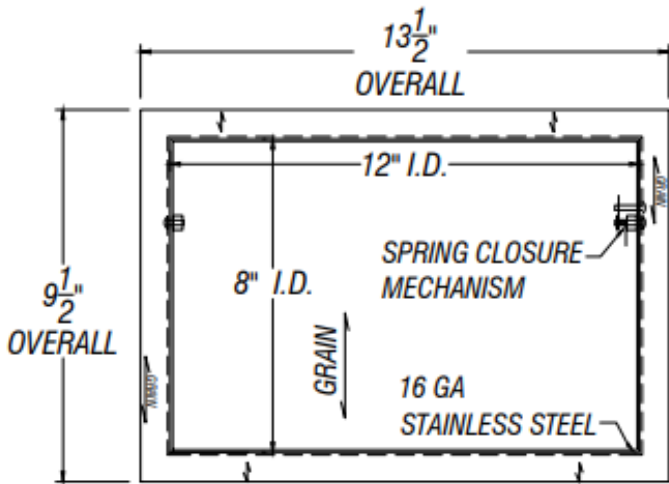

ARCH HARDWARE

RECTANGULAR TRASH RING WITH LID

TOP VIEW

ISOMETRIC VIEW

SIDE VIEW

SECTION A-A

PART #	FINISH	SIZE	MATERIAL
R47-812	Satin (#4 brush)	8" X 12" X 3"	Stainless Steel #304 alloy

Phone
(800)-679-2614