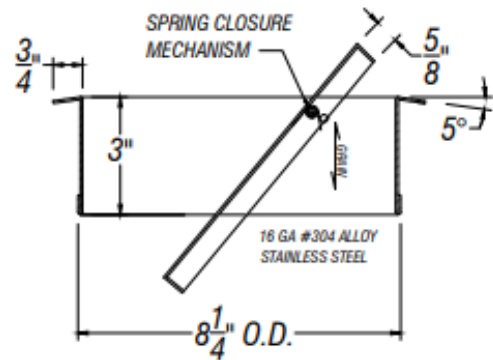

ARCH HARDWARE

RECTANGULAR TRASH RING WITH LID

TOP VIEW

ISOMETRIC VIEW

SIDE VIEW

SECTION A-A

PART #	FINISH	SIZE	MATERIAL
R47-812	Satin (#4 brush)	8" X 12" X 3"	Stainless Steel #304 alloy

Phone
(800)-679-2614