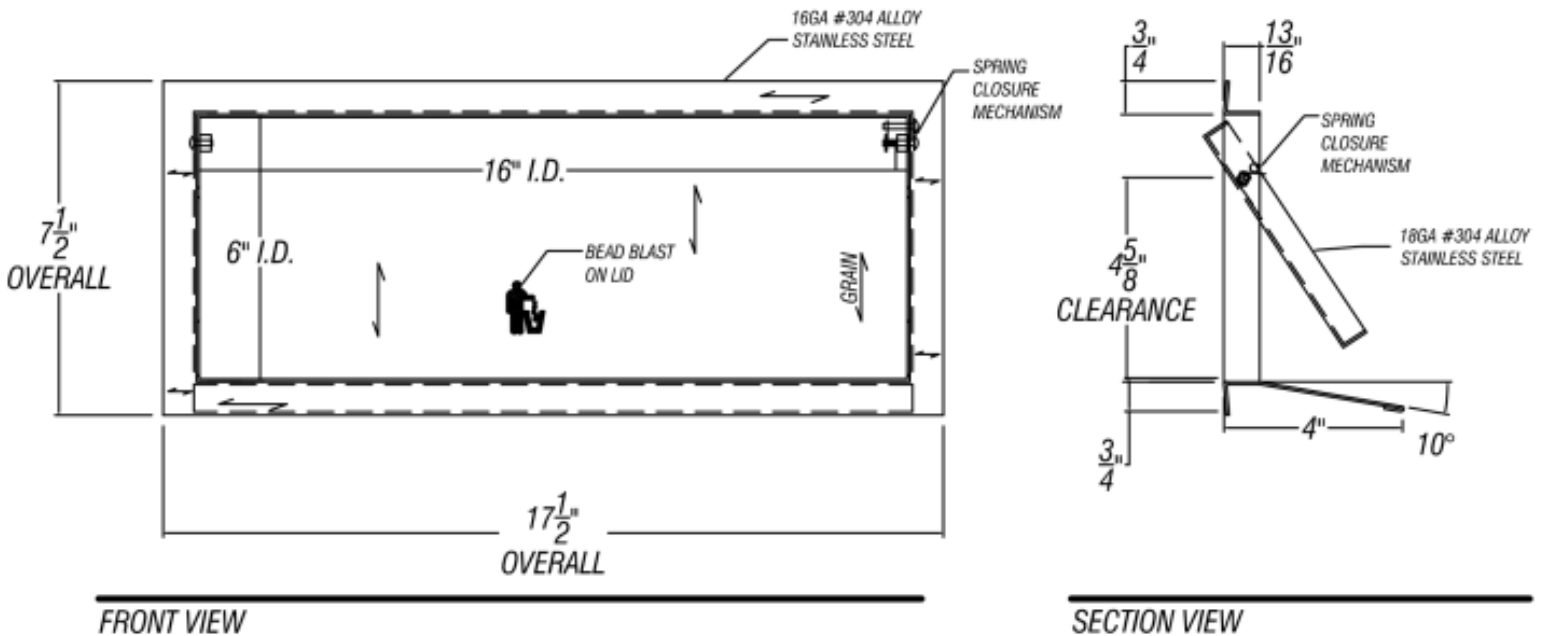

## RECTANGULAR DOOR MOUNT FRAME WITH LID AND BEAD BLASTED ICON

ISOMETRIC VIEW

FRONT VIEW

SECTION VIEW

PART #	FINISH	ENGRAVING COLOR	SIZE	MATERIAL
R47-616-BBT	Satin (#4 brush)	Raw	6" X 16" X 4"	Stainless Steel #304 alloy
R47b-616-BBT		Black Filled		