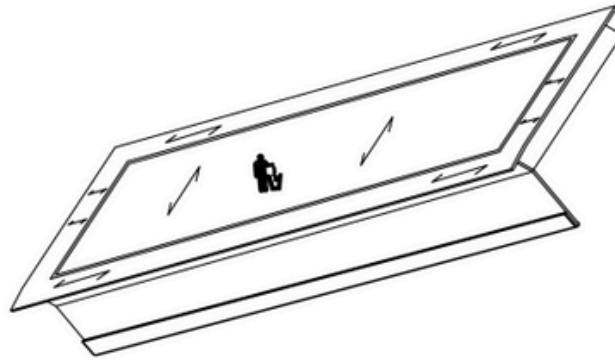

## RECTANGULAR DOOR MOUNT FRAME WITH LID AND BEAD BLASTED ICON

ISOMETRIC VIEW

FRONT VIEW

SECTION VIEW

PART #	FINISH	ENGRAVING COLOR	SIZE	MATERIAL
R47-616-BBT	Satin (#4 brush)	Raw	6" X 16" X 4"	Stainless Steel #304 alloy
R47b-616-BBT		Black Filled		