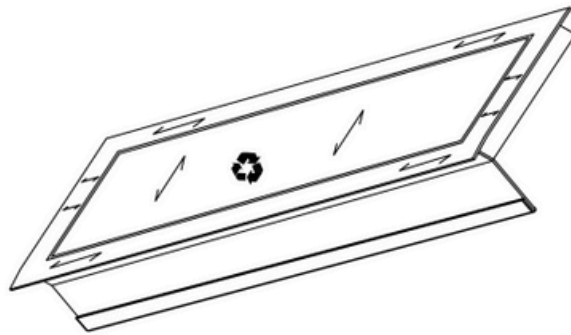

ARCH HARDWARE

RECTANGULAR DOOR MOUNT FRAME WITH LID AND BEAD BLASTED ICON

ISOMETRIC VIEW

FRONT VIEW

SECTION VIEW

PART #	FINISH	ENGRAVING COLOR	SIZE	MATERIAL
R47-616-BBR	Satin (#4 brush)	Raw	6" X 16" X 4"	Stainless Steel #304 alloy
R47b-616-BBR		Black Filled		