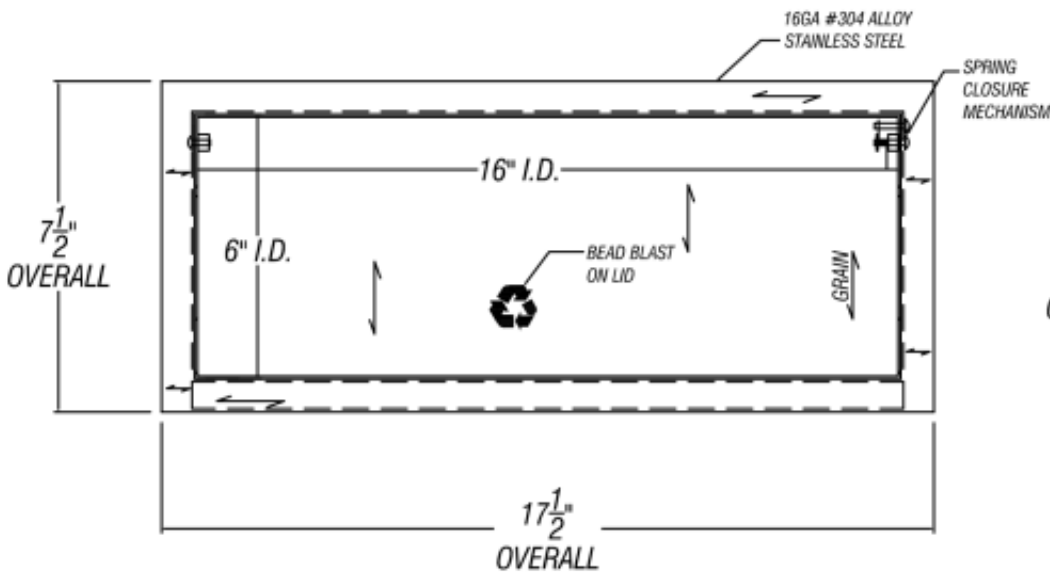

ARCH HARDWARE

RECTANGULAR DOOR MOUNT FRAME WITH LID AND BEAD BLASTED ICON

ISOMETRIC VIEW

FRONT VIEW

SECTION VIEW

PART #	FINISH	ENGRAVING COLOR	SIZE	MATERIAL
R47-616-BBR	Satin (#4 brush)	Raw	6" X 16" X 4"	Stainless Steel #304 alloy
R47b-616-BBR		Black Filled		