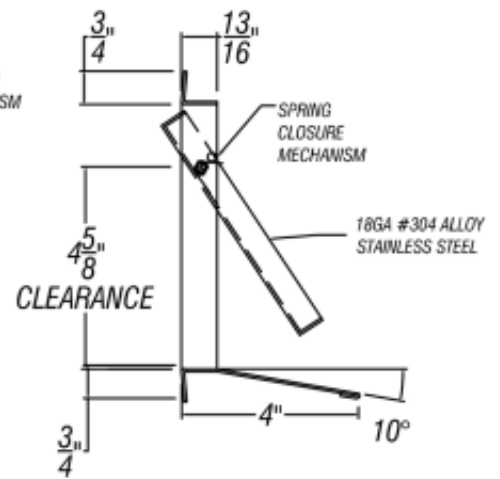

ARCH HARDWARE

RECTANGULAR DOOR MOUNT FRAME WITH LID AND BEAD BLASTED ICON

ISOMETRIC VIEW

FRONT VIEW

SECTION VIEW

PART #	FINISH	ENGRAVING COLOR	SIZE	MATERIAL
R47-616-BBR	Satin (#4 brush)	Raw	6" X 16" X 4"	Stainless Steel #304 alloy
R47b-616-BBR		Black Filled		