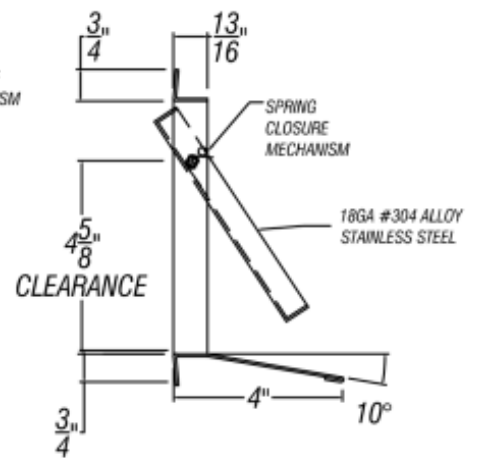

ARCH HARDWARE

RECTANGULAR DOOR MOUNT FRAME WITH LID AND BEAD BLASTED ICON

ISOMETRIC VIEW

FRONT VIEW

SECTION VIEW

PART #	FINISH	ENGRAVING COLOR	SIZE	MATERIAL
R47-616-BBC	Satin (#4 brush)	Raw	6" X 16" X 4"	Stainless Steel #304 alloy
R47b-616-BBC		Black Filled		