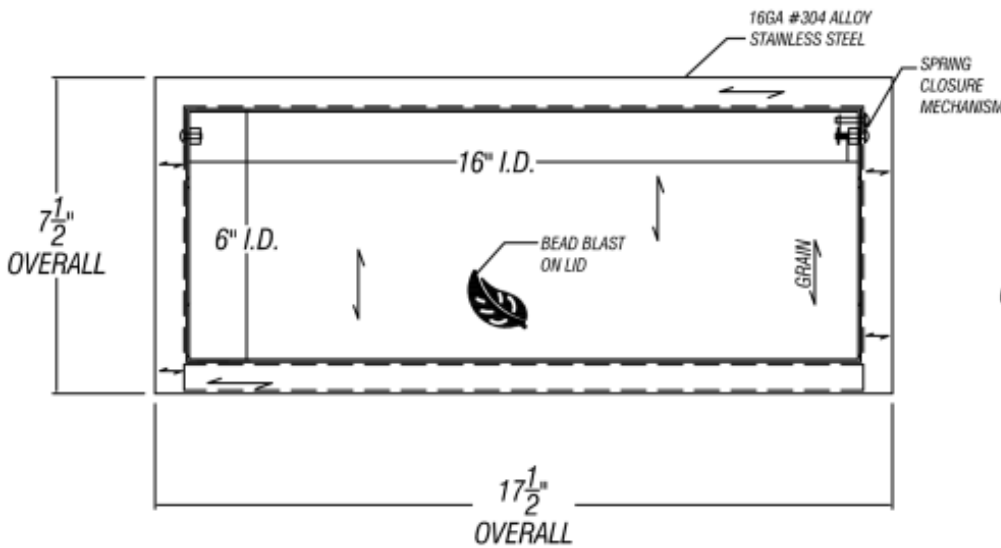

ARCH HARDWARE

RECTANGULAR DOOR MOUNT FRAME WITH LID AND BEAD BLASTED ICON

ISOMETRIC VIEW

FRONT VIEW

SECTION VIEW

PART #	FINISH	ENGRAVING COLOR	SIZE	MATERIAL
R47-616-BBC	Satin (#4 brush)	Raw	6" X 16" X 4"	Stainless Steel #304 alloy
R47b-616-BBC		Black Filled		