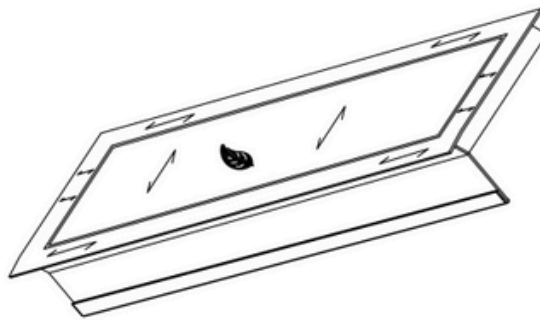

ARCH HARDWARE

RECTANGULAR DOOR MOUNT FRAME WITH LID AND BEAD BLASTED ICON

ISOMETRIC VIEW

FRONT VIEW

SECTION VIEW

PART #	FINISH	ENGRAVING COLOR	SIZE	MATERIAL
R47-616-BBC	Satin (#4 brush)	Raw	6" X 16" X 4"	Stainless Steel #304 alloy
R47b-616-BBC		Black Filled		