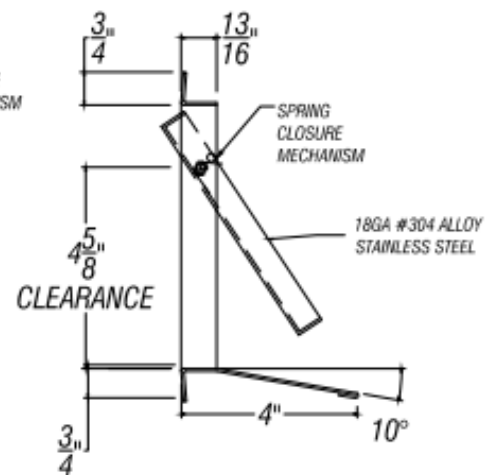

## RECTANGULAR DOOR MOUNT FRAME WITH LID AND CHUTE

ISOMETRIC VIEW

FRONT VIEW

SECTION VIEW

PART #	FINISH	SIZE	MATERIAL
R47-616	Satin (#4 brush)	6" X 16" X 4"	Stainless Steel #304 alloy

Phone  
(800)-679-2614