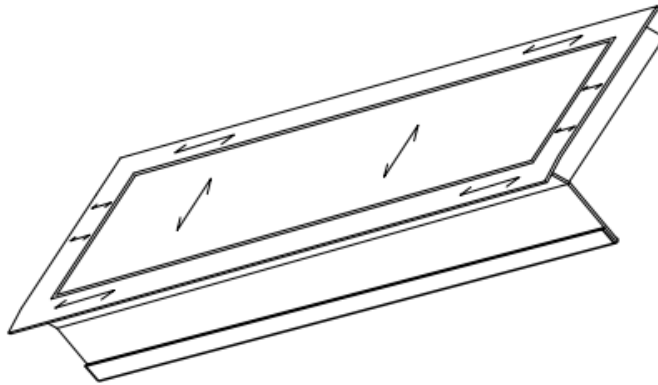

## RECTANGULAR DOOR MOUNT FRAME WITH LID AND CHUTE

ISOMETRIC VIEW

FRONT VIEW

SECTION VIEW

PART #	FINISH	SIZE	MATERIAL
R47-616	Satin (#4 brush)	6" X 16" X 4"	Stainless Steel #304 alloy

Phone  
(800)-679-2614