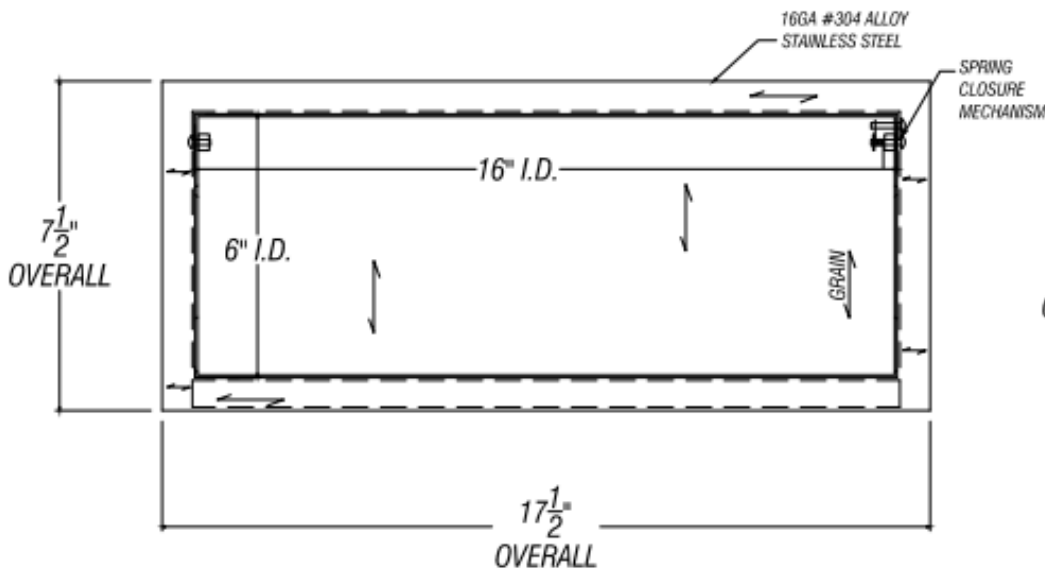

## RECTANGULAR DOOR MOUNT FRAME WITH LID AND CHUTE

ISOMETRIC VIEW

FRONT VIEW

SECTION VIEW

PART #	FINISH	SIZE	MATERIAL
R47-616	Satin (#4 brush)	6" X 16" X 4"	Stainless Steel #304 alloy

Phone  
(800)-679-2614