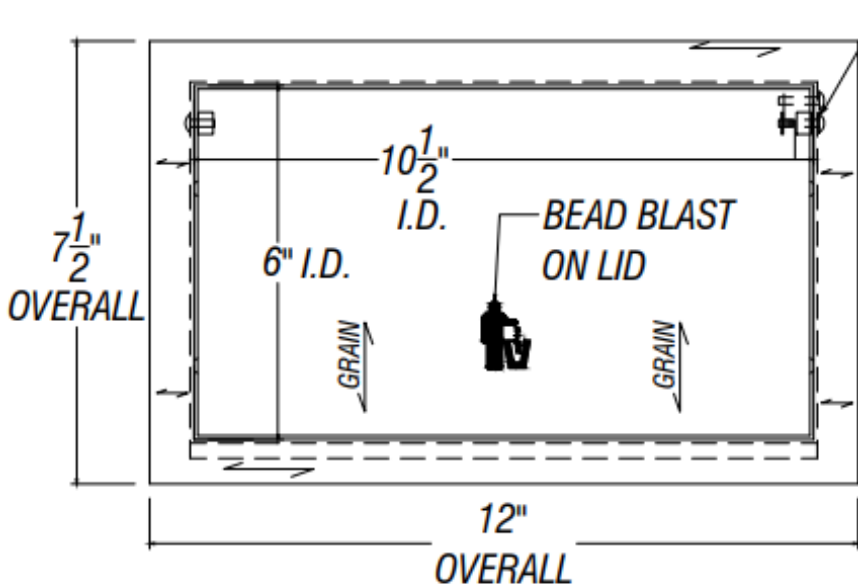

ARCH HARDWARE

RECTANGULAR DOOR MOUNT FRAME WITH LID AND BEAD BLASTED ICON

ISOMETRIC VIEW

FRONT VIEW

SECTION VIEW

PART #	FINISH	ENGRAVING COLOR	SIZE	MATERIAL
R47-610.5BBT	Satin (#4 brush)	Raw	6" X 10 1/2" X 4"	Stainless Steel #304 alloy
R47b-610.5BBT		Black Filled		