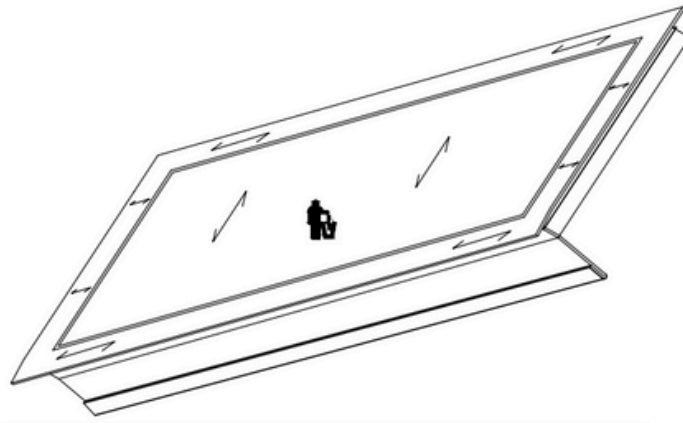

ARCH HARDWARE

RECTANGULAR DOOR MOUNT FRAME WITH LID AND BEAD BLASTED ICON

ISOMETRIC VIEW

FRONT VIEW

SECTION VIEW

PART #	FINISH	ENGRAVING COLOR	SIZE	MATERIAL
R47-610.5BBT	Satin (#4 brush)	Raw	6" X 10 1/2" X 4"	Stainless Steel #304 alloy
R47b-610.5BBT		Black Filled		