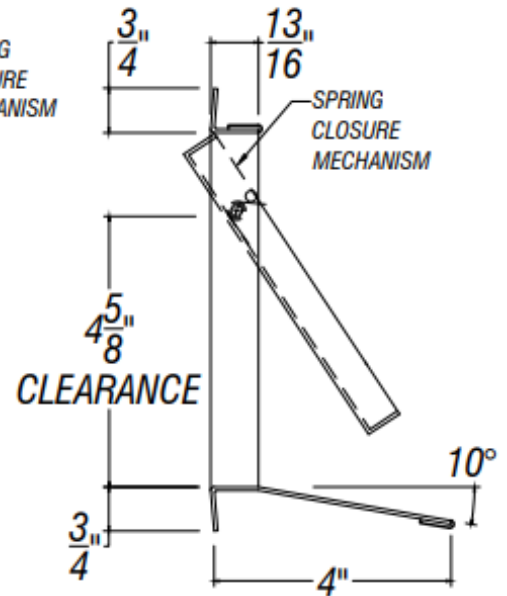

ARCH HARDWARE

RECTANGULAR DOOR MOUNT FRAME WITH LID AND BEAD BLASTED ICON

ISOMETRIC VIEW

FRONT VIEW

SECTION VIEW

PART #	FINISH	ENGRAVING COLOR	SIZE	MATERIAL
R47-610.5BBT	Satin (#4 brush)	Raw	6" X 10 1/2" X 4"	Stainless Steel #304 alloy
R47b-610.5BBT		Black Filled		