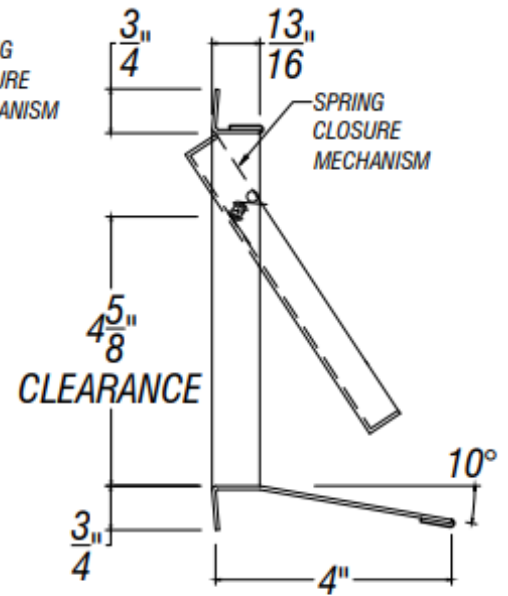

ARCH HARDWARE

RECTANGULAR DOOR MOUNT FRAME WITH LID AND BEAD BLASTED ICON

ISOMETRIC VIEW

PART #	FINISH	ENGRAVING COLOR	SIZE	MATERIAL
R47-610.5BBR	Satin (#4 brush)	Raw	6" X 10 1/2" X 4"	Stainless Steel #304 alloy
R47b-610.5BBR		Black Filled		