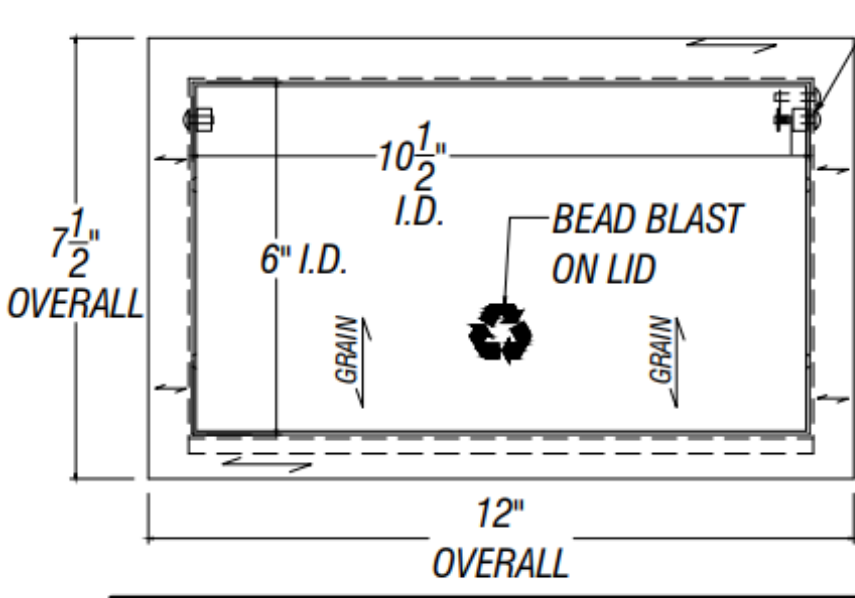

ARCH HARDWARE

RECTANGULAR DOOR MOUNT FRAME WITH LID AND BEAD BLASTED ICON

ISOMETRIC VIEW

PART #	FINISH	ENGRAVING COLOR	SIZE	MATERIAL
R47-610.5BBR	Satin (#4 brush)	Raw	6" X 10 1/2" X 4"	Stainless Steel #304 alloy
R47b-610.5BBR		Black Filled		