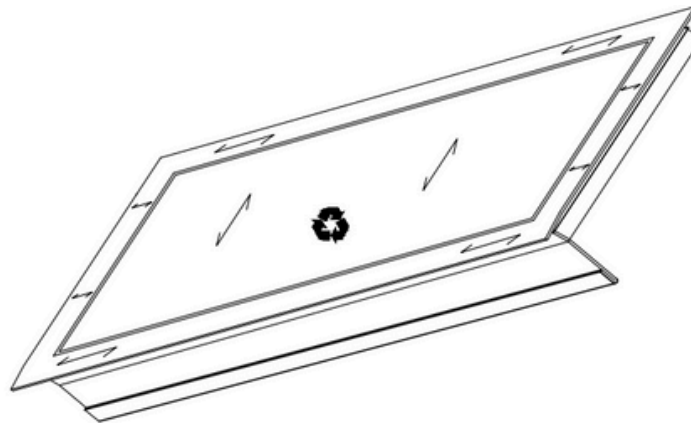

ARCH HARDWARE

RECTANGULAR DOOR MOUNT FRAME WITH LID AND BEAD BLASTED ICON

ISOMETRIC VIEW

PART #	FINISH	ENGRAVING COLOR	SIZE	MATERIAL
R47-610.5BBR	Satin (#4 brush)	Raw	6" X 10 1/2" X 4"	Stainless Steel #304 alloy
R47b-610.5BBR		Black Filled		