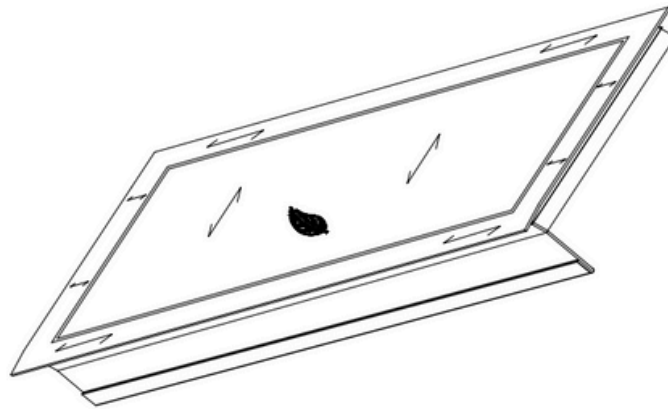

ARCH HARDWARE

RECTANGULAR DOOR MOUNT FRAME WITH LID AND BEAD BLASTED ICON

ISOMETRIC VIEW

FRONT VIEW

SECTION VIEW

PART #	FINISH	ENGRAVING COLOR	SIZE	MATERIAL
R47-610.5BBC	Satin (#4 brush)	Raw	6" X 10 1/2" X 4"	Stainless Steel #304 alloy
R47b-610.5BBC		Black Filled		