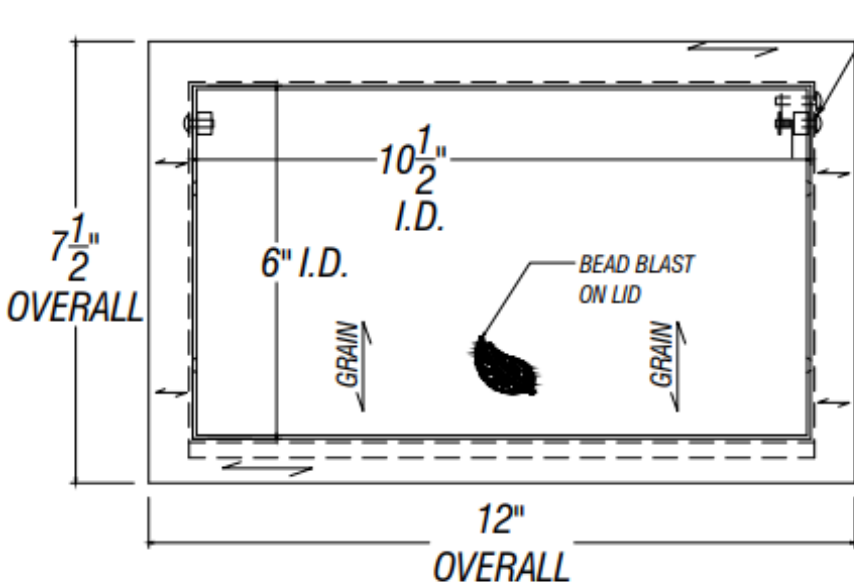

ARCH HARDWARE

RECTANGULAR DOOR MOUNT FRAME WITH LID AND BEAD BLASTED ICON

ISOMETRIC VIEW

FRONT VIEW

SECTION VIEW

PART #	FINISH	ENGRAVING COLOR	SIZE	MATERIAL
R47-610.5BBC	Satin (#4 brush)	Raw	6" X 10 1/2" X 4"	Stainless Steel #304 alloy
R47b-610.5BBC		Black Filled		