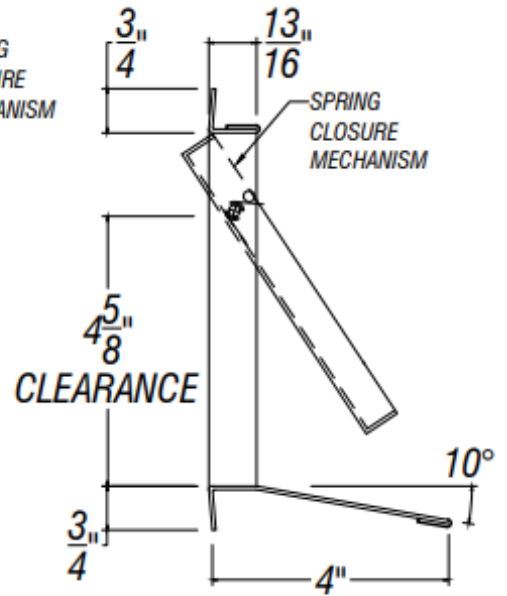

ARCH HARDWARE

RECTANGULAR DOOR MOUNT FRAME WITH LID AND BEAD BLASTED ICON

ISOMETRIC VIEW

FRONT VIEW

SECTION VIEW

PART #	FINISH	ENGRAVING COLOR	SIZE	MATERIAL
R47-610.5BBC	Satin (#4 brush)	Raw	6" X 10 1/2" X 4"	Stainless Steel #304 alloy
R47b-610.5BBC		Black Filled		