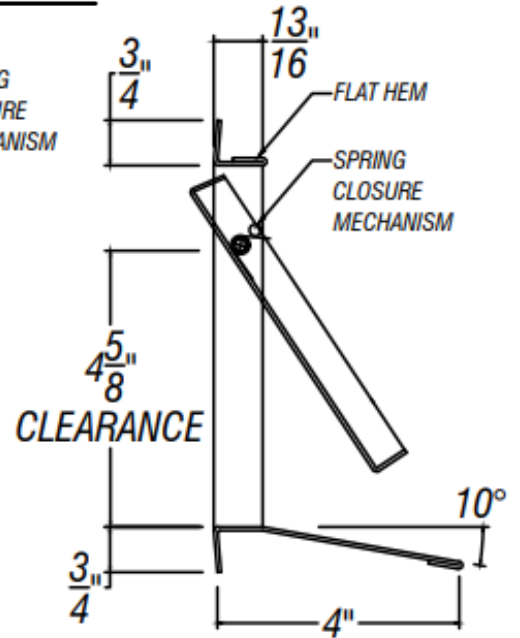

ARCH HARDWARE

RECTANGULAR DOOR MOUNT FRAME WITH LID AND CHUTE

ISOMETRIC VIEW

FRONT VIEW

SECTION VIEW

PART #	FINISH	SIZE	MATERIAL
R47-610.5	Satin (#4 brush)	6" X 10 1/2" X 4"	Stainless Steel #304 alloy

Phone
(800)-679-2614