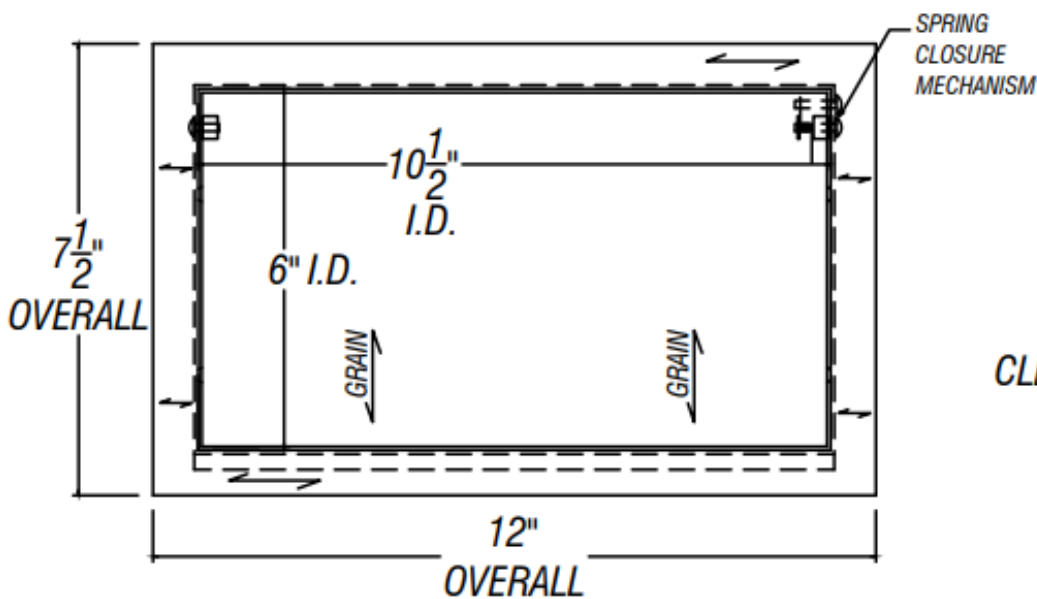

ARCH HARDWARE

RECTANGULAR DOOR MOUNT FRAME WITH LID AND CHUTE

ISOMETRIC VIEW

FRONT VIEW

SECTION VIEW

PART #	FINISH	SIZE	MATERIAL
R47-610.5	Satin (#4 brush)	6" X 10 1/2" X 4"	Stainless Steel #304 alloy

Phone
(800)-679-2614