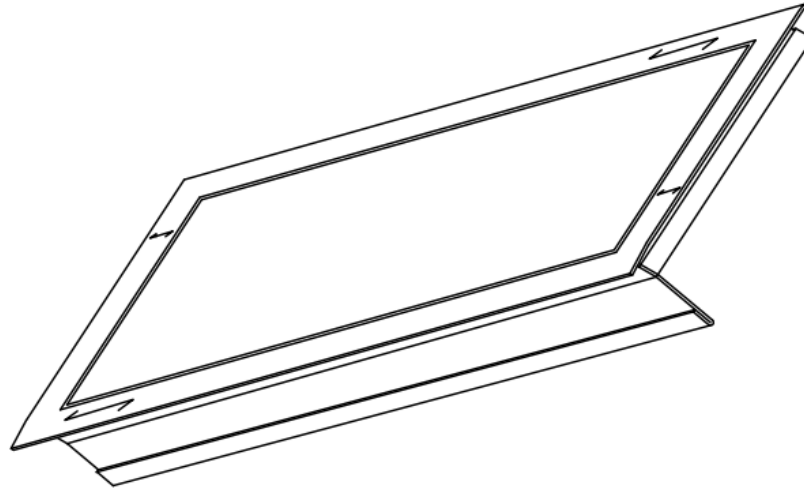

ARCH HARDWARE

RECTANGULAR DOOR MOUNT FRAME WITH LID AND CHUTE

ISOMETRIC VIEW

FRONT VIEW

SECTION VIEW

PART #	FINISH	SIZE	MATERIAL
R47-610.5	Satin (#4 brush)	6" X 10 1/2" X 4"	Stainless Steel #304 alloy

Phone
(800)-679-2614