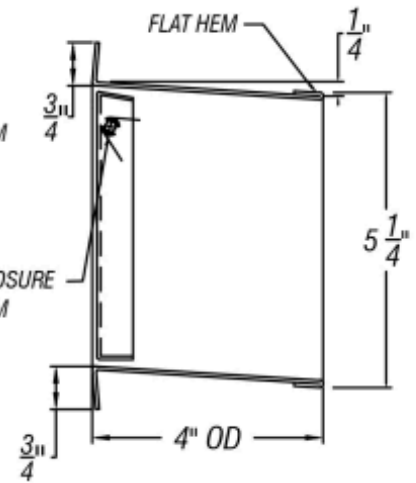

ARCH HARDWARE

RECTANGULAR TRASH RING WITH LID AND ENGRAVED ICON

3-D VIEW

TOP VIEW

SECTION VIEW

PART #	FINISH	ENGRAVING COLOR	SIZE	MATERIAL
R47-512T	Satin (#4 brush)	Raw	5" X 12 3/8" X 4"	Stainless Steel #304 alloy
R47b-512T		Black Filled		