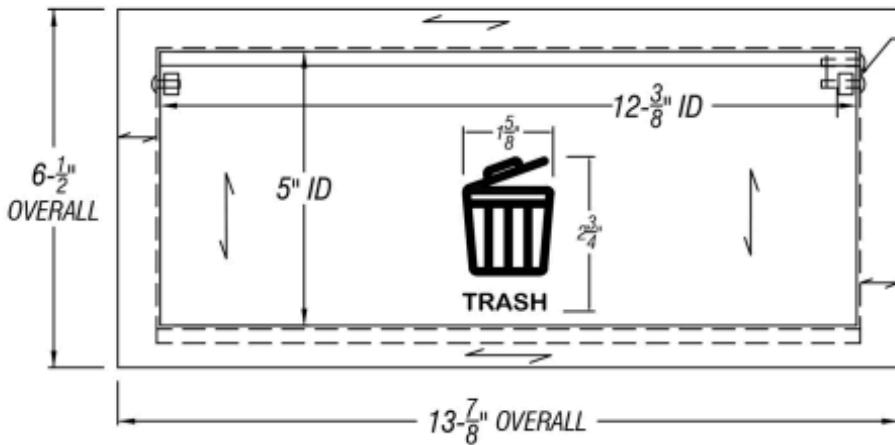

ARCH HARDWARE

RECTANGULAR TRASH RING WITH LID AND ENGRAVED ICON

3-D VIEW

TOP VIEW

SECTION VIEW

PART #	FINISH	ENGRAVING COLOR	SIZE	MATERIAL
R47-512T	Satin (#4 brush)	Raw	5" X 12 3/8" X 4"	Stainless Steel #304 alloy
R47b-512T		Black Filled		