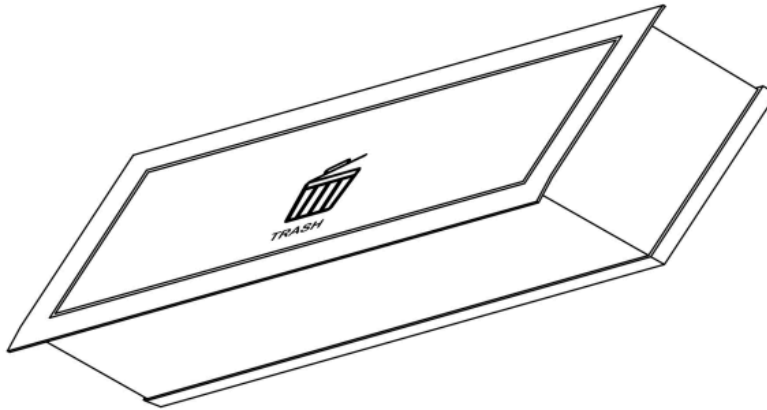

ARCH HARDWARE

RECTANGULAR TRASH RING WITH LID AND ENGRAVED ICON

3-D VIEW

TOP VIEW

SECTION VIEW

PART #	FINISH	ENGRAVING COLOR	SIZE	MATERIAL
R47-512T	Satin (#4 brush)	Raw	5" X 12 3/8" X 4"	Stainless Steel #304 alloy
R47b-512T		Black Filled		