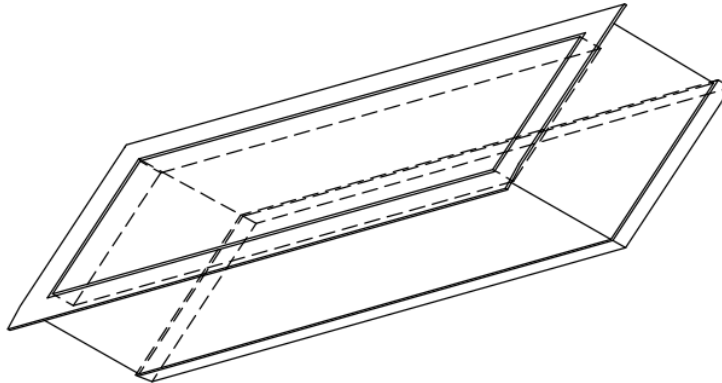

ARCH HARDWARE

RECTANGULAR TRASH RING WITH LID

3-D VIEW

NTS

SPRING
CLOSURE
MECHANISM

SPRING CLOSURE
MECHANISM

TOP VIEW

NTS

SECTION VIEW

NTS

PART #	FINISH	SIZE	MATERIAL
R47-512	Satin (#4 brush)	5" X 12 3/8" X 4"	Stainless Steel #304 alloy

Phone
(800)-679-2614

Email
webstore@archhardware.net

Address
303 Maler Rd., Sealy, TX 77474