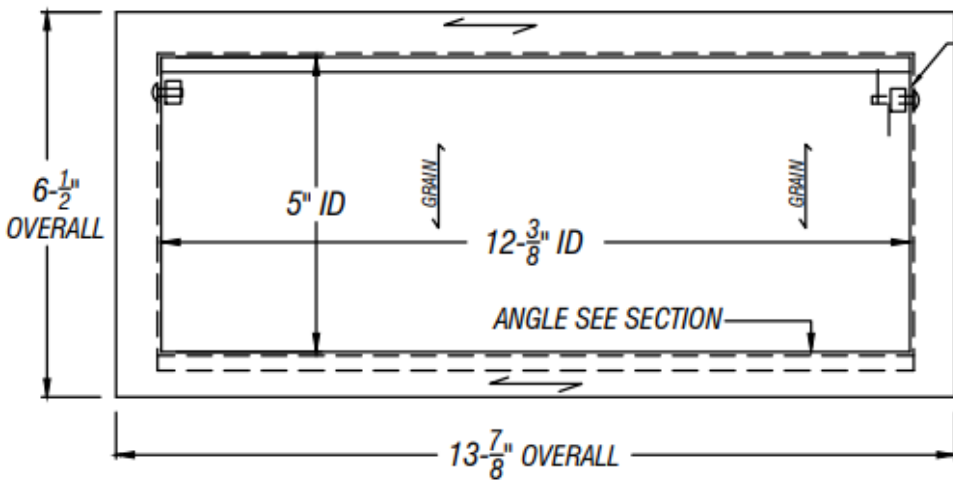

ARCH HARDWARE

RECTANGULAR TRASH RING WITH LID

3-D VIEW

NTS

SPRING
CLOSURE
MECHANISM

SPRING CLOSURE
MECHANISM

TOP VIEW

NTS

SECTION VIEW

NTS

PART #	FINISH	SIZE	MATERIAL
R47-512	Satin (#4 brush)	5" X 12 3/8" X 4"	Stainless Steel #304 alloy

Phone
(800)-679-2614

Email
webstore@archhardware.net

Address
303 Maler Rd., Sealy, TX 77474