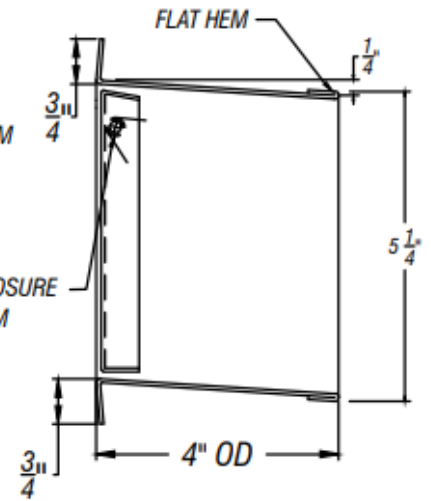

ARCH HARDWARE

RECTANGULAR TRASH RING WITH LID

3-D VIEW

NTS

SPRING
CLOSURE
MECHANISM

SPRING CLOSURE
MECHANISM

TOP VIEW

NTS

SECTION VIEW

NTS

PART #	FINISH	SIZE	MATERIAL
R47-512	Satin (#4 brush)	5" X 12 3/8" X 4"	Stainless Steel #304 alloy

Phone
(800)-679-2614

Email
webstore@archhardware.net

Address
303 Maler Rd., Sealy, TX 77474