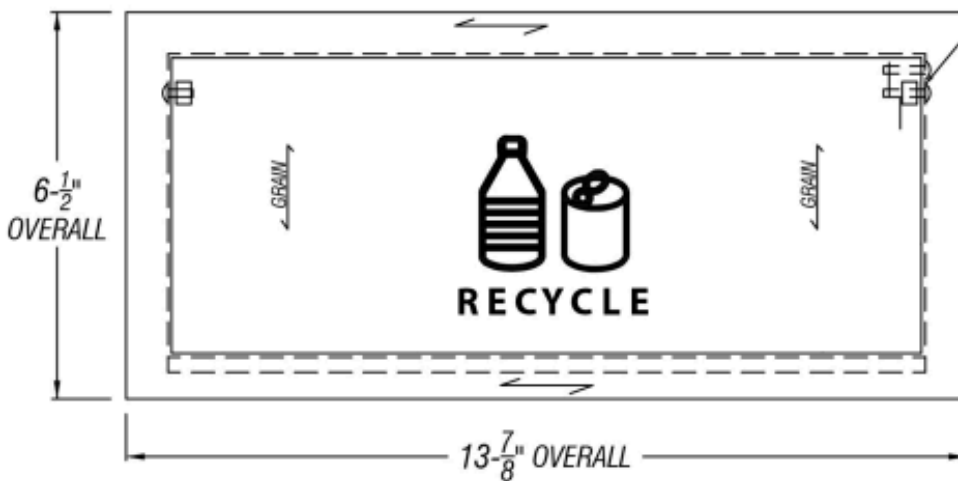

## RECTANGULAR TRASH RING WITH LID AND ENGRAVED ICON

3-D VIEW

TOP VIEW

SECTION VIEW

PART #	FINISH	ENGRAVING COLOR	SIZE	MATERIAL
R47-512BC	Satin (#4 brush)	Raw	5" X 12 3/8" X 4"	Stainless Steel #304 alloy
R47b-512BC		Black Filled		