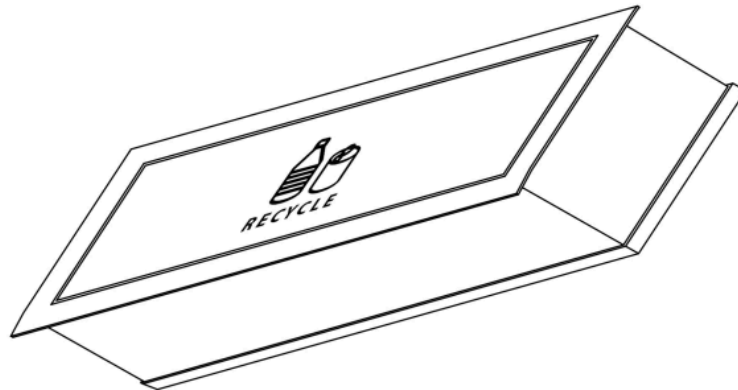

## RECTANGULAR TRASH RING WITH LID AND ENGRAVED ICON

3-D VIEW

TOP VIEW

SECTION VIEW

PART #	FINISH	ENGRAVING COLOR	SIZE	MATERIAL
R47-512BC	Satin (#4 brush)	Raw	5" X 12 3/8" X 4"	Stainless Steel #304 alloy
R47b-512BC		Black Filled		