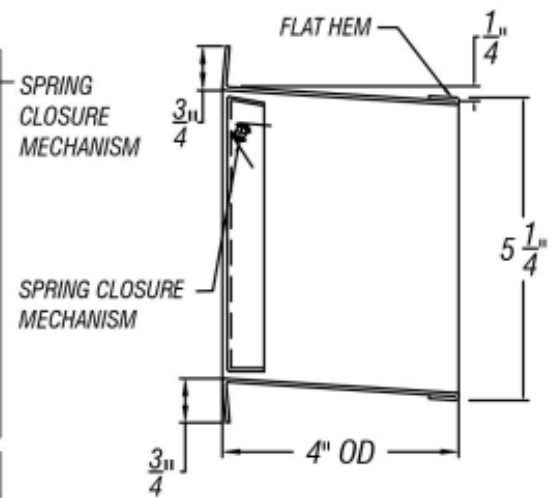

## RECTANGULAR TRASH RING WITH LID AND ENGRAVED ICON

3-D VIEW

TOP VIEW

SECTION VIEW

PART #	FINISH	ENGRAVING COLOR	SIZE	MATERIAL
R47-512BC	Satin (#4 brush)	Raw	5" X 12 3/8" X 4"	Stainless Steel #304 alloy
R47b-512BC		Black Filled		