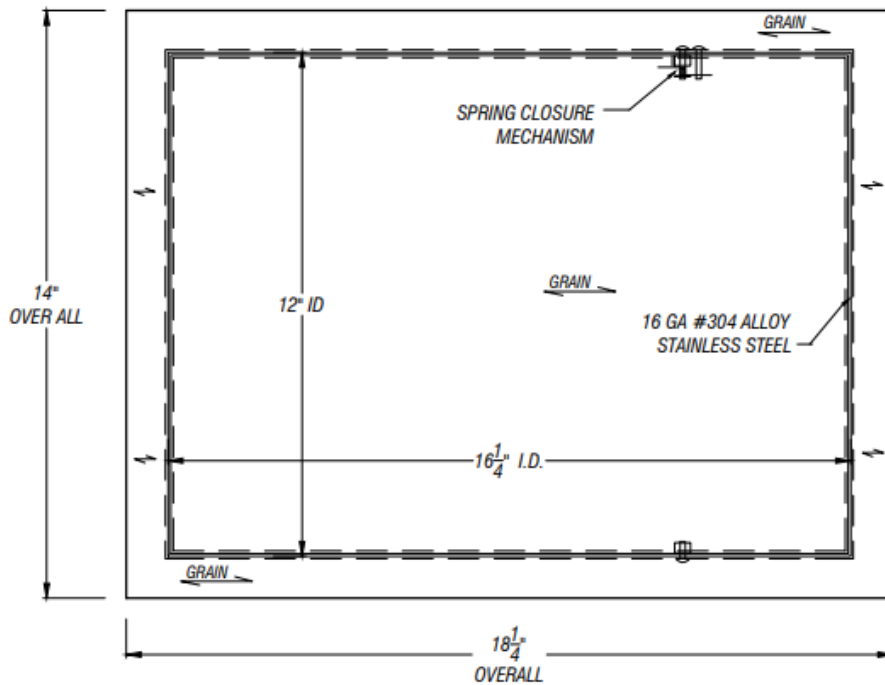

## RECTANGULAR TRASH RING WITH LID

TOP VIEW

SECTION VIEW

PART #	FINISH	SIZE	MATERIAL
R47-1216	Satin (#4 brush)	12" X 16 1/4" X 3"	Stainless Steel #304 alloy

Phone  
(800)-679-2614

Email  
webstore@archhardware.net