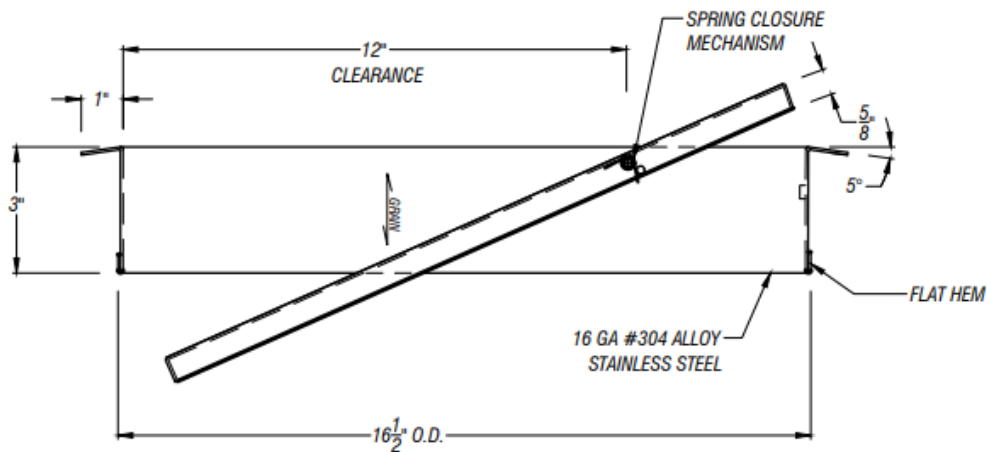

## RECTANGULAR TRASH RING WITH LID

TOP VIEW

SECTION VIEW

PART #	FINISH	SIZE	MATERIAL
R47-1216	Satin (#4 brush)	12" X 16 1/4" X 3"	Stainless Steel #304 alloy

Phone  
(800)-679-2614

Email  
webstore@archhardware.net