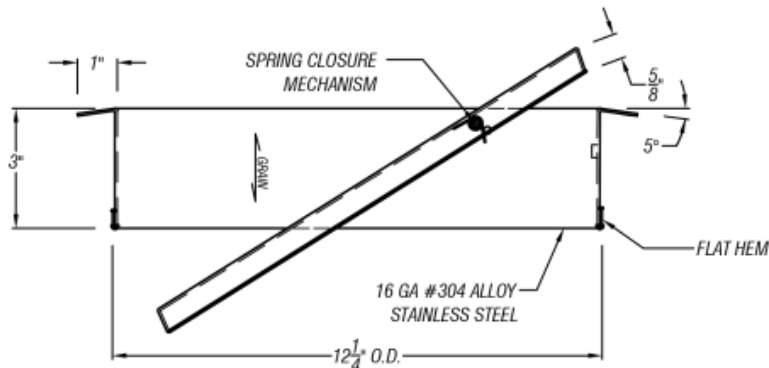

ARCH HARDWARE

RECTANGULAR TRASH RING WITH LID

TOP VIEW

SECTION VIEW

PART #	FINISH	SIZE	MATERIAL
R47-1216.25	Satin (#4 brush)	12" X 16 1/4" X 3"	Stainless Steel #304 alloy

Phone
(800)-679-2614

Email
webstore@archhardware.net