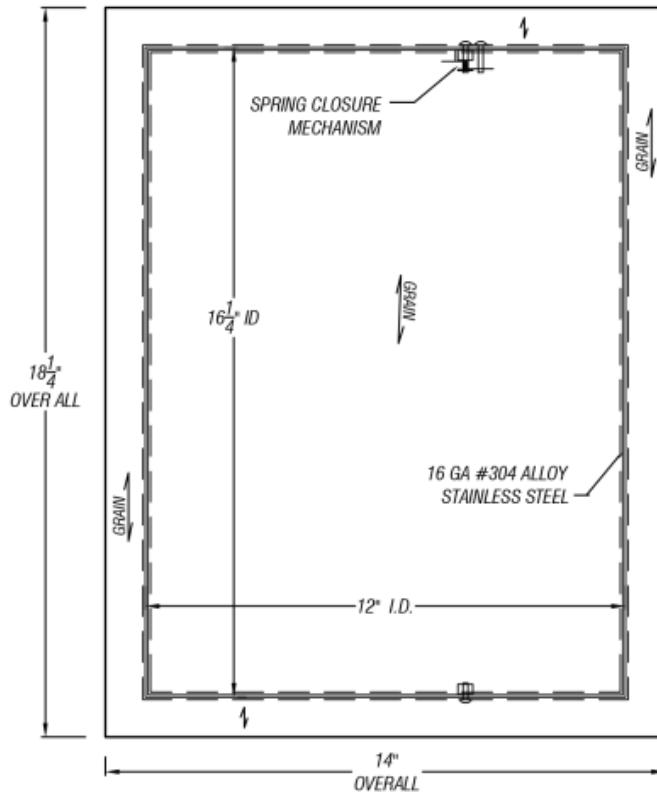

ARCH HARDWARE

RECTANGULAR TRASH RING WITH LID

TOP VIEW

SECTION VIEW

PART #	FINISH	SIZE	MATERIAL
R47-1216.25	Satin (#4 brush)	12" X 16 1/4" X 3"	Stainless Steel #304 alloy

Phone
(800)-679-2614

Email
webstore@archhardware.net

Address
303 Maler Rd., Sealy, TX 77474