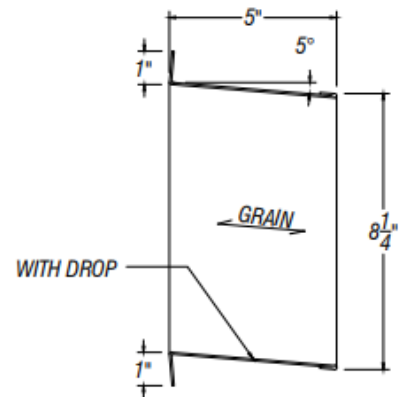

ARCH HARDWARE

DEEP RECTANGULAR TRASH RING

ISOMETRIC VIEW

FRONT VIEW

SIDE VIEW

PART #	FINISH	SIZE	MATERIAL
R44-816-5	Satin (#4 brush)	8" X 16" X 5"	Stainless Steel #304 alloy
R44-816-5-BU	Recycle Blue Powder Coat		
R44-816-5-G	Compost Green Powder Coat		
R44-816-5-B	Matte Black Powder Coat		
R44-816-5-W	White Powder Coat		