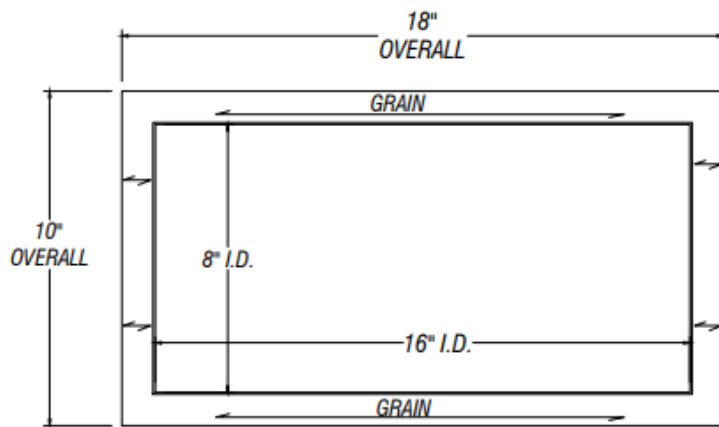

ARCH HARDWARE

DEEP RECTANGULAR TRASH RING

ISOMETRIC VIEW

FRONT VIEW

SIDE VIEW

PART #	FINISH	SIZE	MATERIAL
R44-816-5	Satin (#4 brush)	8" X 16" X 5"	Stainless Steel #304 alloy
R44-816-5-BU	Recycle Blue Powder Coat		
R44-816-5-G	Compost Green Powder Coat		
R44-816-5-B	Matte Black Powder Coat		
R44-816-5-W	White Powder Coat		