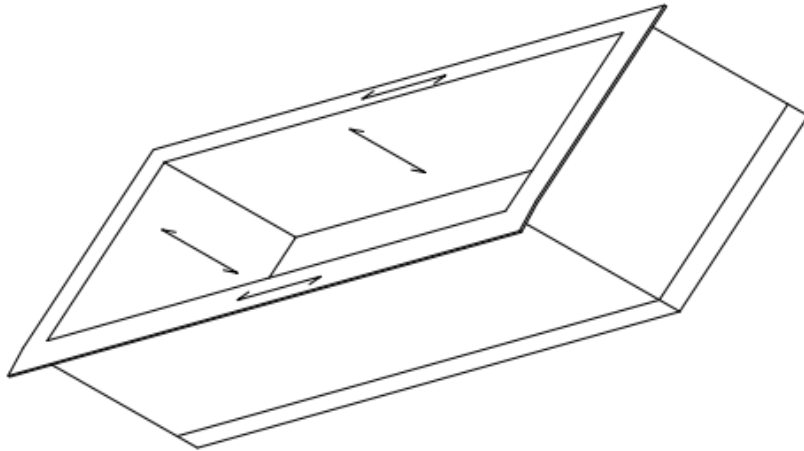

ARCH HARDWARE

DEEP RECTANGULAR TRASH RING

ISOMETRIC VIEW

FRONT VIEW

SIDE VIEW

PART #	FINISH	SIZE	MATERIAL
R44-816-5	Satin (#4 brush)	8" X 16" X 5"	Stainless Steel #304 alloy
R44-816-5-BU	Recycle Blue Powder Coat		
R44-816-5-G	Compost Green Powder Coat		
R44-816-5-B	Matte Black Powder Coat		
R44-816-5-W	White Powder Coat		