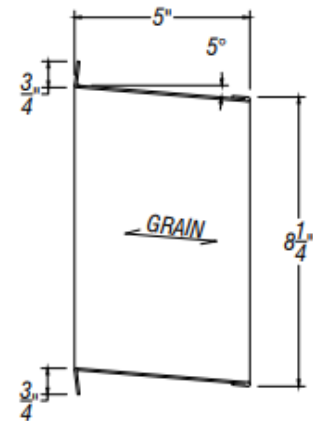

ARCH HARDWARE

DEEP RECTANGULAR TRASH RING

16 GA STAINLESS STEEL
304 ALLOY

ISOMETRIC VIEW

FRONT VIEW

SIDE VIEW

PART #	FINISH	SIZE	MATERIAL
R44-812-5	Satin (#4 brush)	8" X 12" X 5"	Stainless Steel #304 alloy
R44-812-5-BU	Recycle Blue Powder Coat		
R44-812-5-G	Compost Green Powder Coat		
R44-812-5-B	Matte Black Powder Coat		
R44-812-5-W	White Powder Coat		