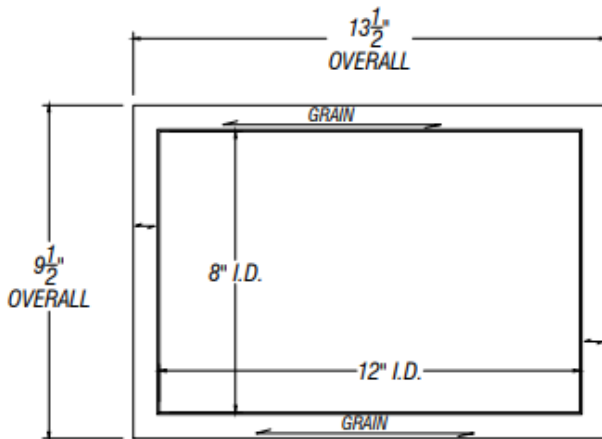

ARCH HARDWARE

DEEP RECTANGULAR TRASH RING

16 GA STAINLESS STEEL
304 ALLOY

ISOMETRIC VIEW

FRONT VIEW

SIDE VIEW

PART #	FINISH	SIZE	MATERIAL
R44-812-5	Satin (#4 brush)	8" X 12" X 5"	Stainless Steel #304 alloy
R44-812-5-BU	Recycle Blue Powder Coat		
R44-812-5-G	Compost Green Powder Coat		
R44-812-5-B	Matte Black Powder Coat		
R44-812-5-W	White Powder Coat		