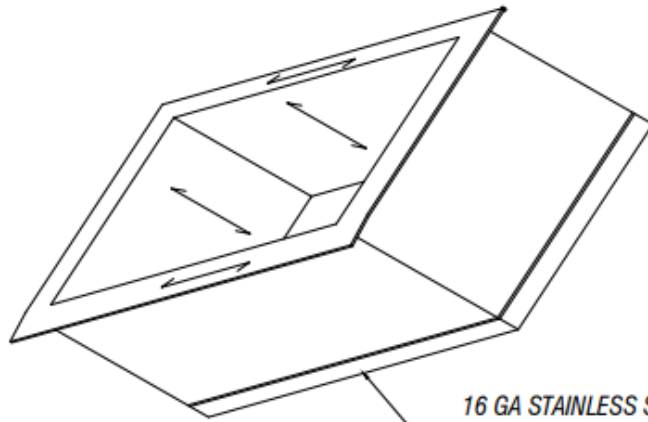

ARCH HARDWARE

DEEP RECTANGULAR TRASH RING

16 GA STAINLESS STEEL
304 ALLOY

ISOMETRIC VIEW

FRONT VIEW

SIDE VIEW

PART #	FINISH	SIZE	MATERIAL
R44-812-5	Satin (#4 brush)	8" X 12" X 5"	Stainless Steel #304 alloy
R44-812-5-BU	Recycle Blue Powder Coat		
R44-812-5-G	Compost Green Powder Coat		
R44-812-5-B	Matte Black Powder Coat		
R44-812-5-W	White Powder Coat		