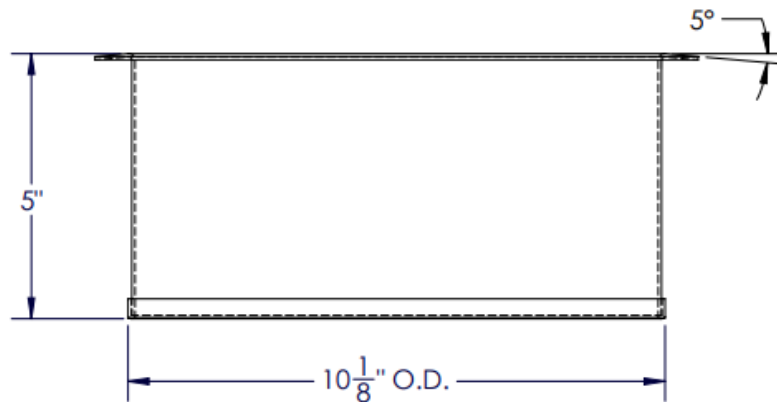

ARCH HARDWARE

RECTANGULAR TRASH RING

PART #	FINISH	SIZE	BASE MATERIAL
R44-610-5	Satin (#4 brush)	6" X 10" X 5"	Stainless Steel #304 alloy
R44-610-5-BU	Recycle Blue Powder Coat		
R44-610-5-G	Compost Green Powder Coat		
R44-610-5-B	Matte Black Powder Coat		
R44-610-5-W	White Powder Coat		