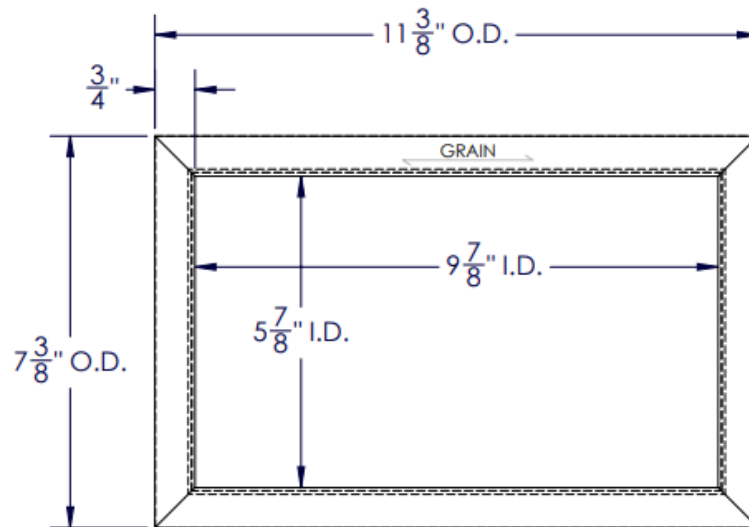

ARCH HARDWARE

RECTANGULAR TRASH RING

PART #	FINISH	SIZE	BASE MATERIAL
R44-610-5	Satin (#4 brush)	6" X 10" X 5"	Stainless Steel #304 alloy
R44-610-5-BU	Recycle Blue Powder Coat		
R44-610-5-G	Compost Green Powder Coat		
R44-610-5-B	Matte Black Powder Coat		
R44-610-5-W	White Powder Coat		