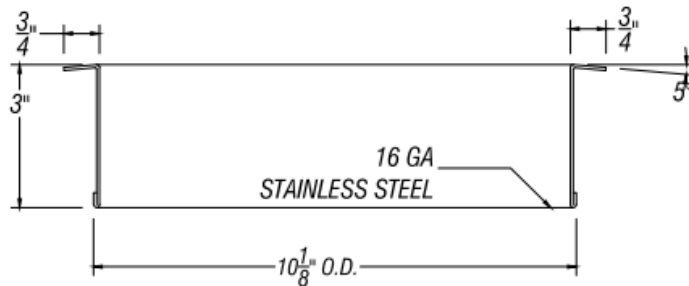

## RECTANGULAR TRASH RING

TOP VIEW

FRONT VIEW

PART #	FINISH	SIZE	MATERIAL
R44-610-3	Satin (#4 brush)	6" X 10" X 3"	Stainless Steel #304 alloy
R44-610-3-BU	Recycle Blue Powder Coat		
R44-610-3-G	Compost Green Powder Coat		
R44-610-3-B	Matte Black Powder Coat		
R44-610-3-W	White Powder Coat		
R44-610-3BR	Deep Bronze Powder Coat		