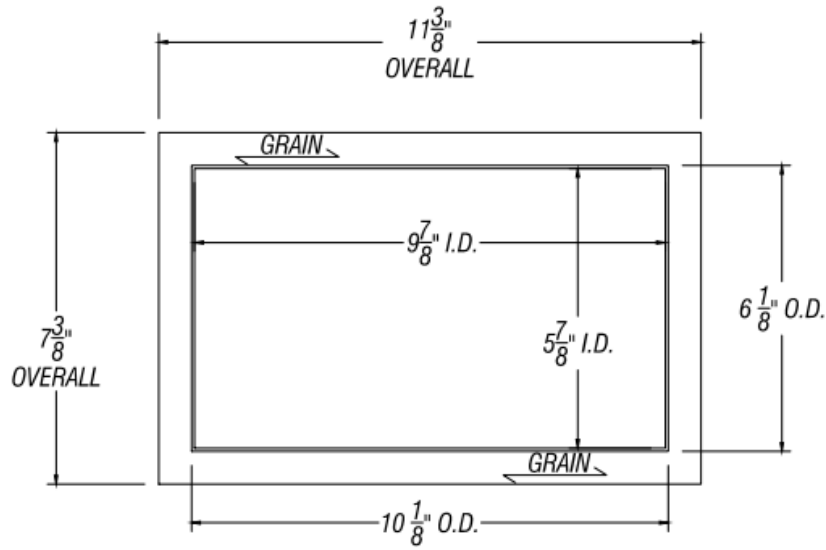

## RECTANGULAR TRASH RING

TOP VIEW

FRONT VIEW

PART #	FINISH	SIZE	MATERIAL
R44-610-3	Satin (#4 brush)	6" X 10" X 3"	Stainless Steel #304 alloy
R44-610-3-BU	Recycle Blue Powder Coat		
R44-610-3-G	Compost Green Powder Coat		
R44-610-3-B	Matte Black Powder Coat		
R44-610-3-W	White Powder Coat		
R44-610-3BR	Deep Bronze Powder Coat		