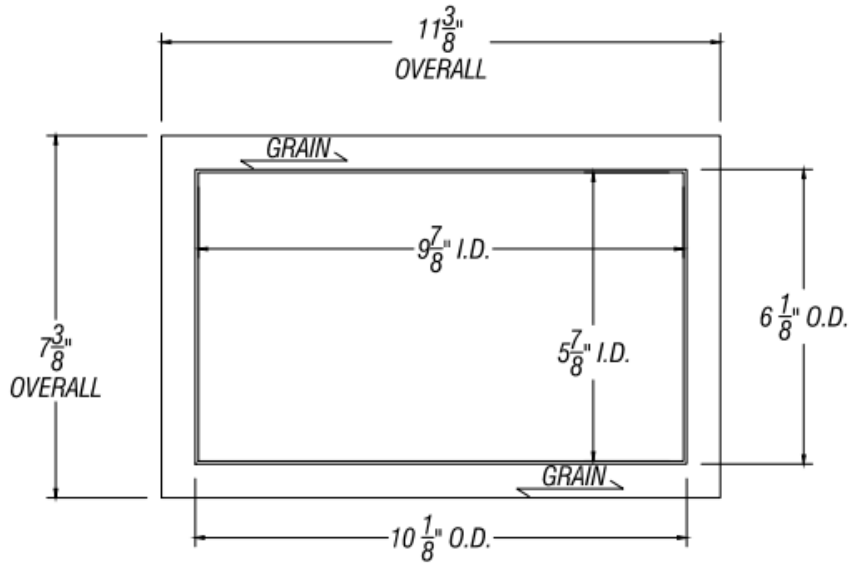

ARCH HARDWARE

RECTANGULAR TRASH RING

TOP VIEW

FRONT VIEW

PART #	FINISH	SIZE	MATERIAL
R44-610-1.75	Satin (#4 brush)	6" X 10" X 1 3/4"	Stainless Steel #304 alloy
R44-610-1.75-BU	Recycle Blue Powder Coat		
R44-610-1.75-G	Compost Green Powder Coat		
R44-610-1.75-B	Matte Black Powder Coat		
R44-610-1.75-W	White Powder Coat		