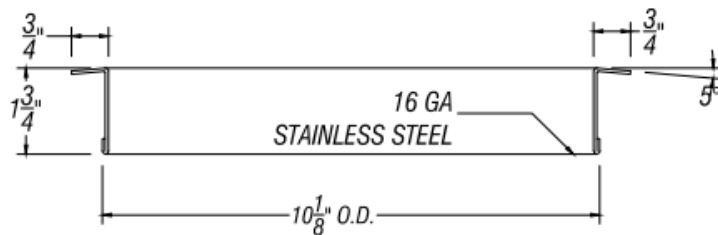

ARCH HARDWARE

RECTANGULAR TRASH RING

TOP VIEW

FRONT VIEW

PART #	FINISH	SIZE	MATERIAL
R44-610-1.75	Satin (#4 brush)	6" X 10" X 1 3/4"	Stainless Steel #304 alloy
R44-610-1.75-BU	Recycle Blue Powder Coat		
R44-610-1.75-G	Compost Green Powder Coat		
R44-610-1.75-B	Matte Black Powder Coat		
R44-610-1.75-W	White Powder Coat		