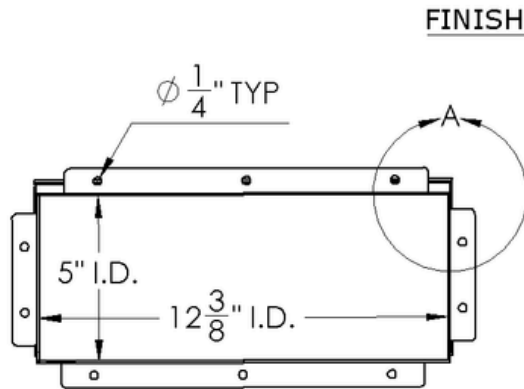

ARCH HARDWARE

UNDER MOUNT RECTANGULAR TRASH RING

TOP VIEW

ISOMETRIC VIEW

FRONT VIEW

SIDE VIEW

DETAIL-A

PART #	SIZE	MATERIAL	FINISH
R51-512	5" X 12 3/8" X 4 3/4"	Stainless Steel #304 alloy	Satin (#4 brush)