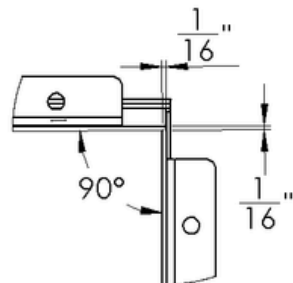

ARCH HARDWARE

UNDER MOUNT RECTANGULAR TRASH RING

TOP VIEW

ISOMETRIC VIEW

FRONT VIEW

SIDE VIEW

DETAIL-A

PART #	SIZE	MATERIAL	FINISH
R51-512	5" X 12 3/8" X 4 3/4"	Stainless Steel #304 alloy	Satin (#4 brush)