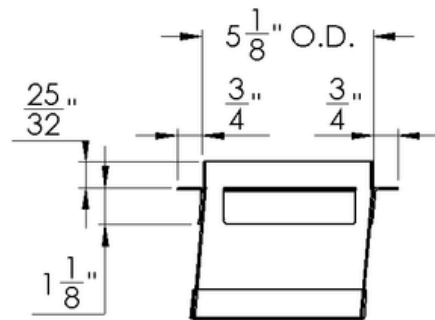

ARCH HARDWARE

UNDER MOUNT RECTANGULAR TRASH RING

TOP VIEW

ISOMETRIC VIEW

FRONT VIEW

SIDE VIEW

DETAIL-A

PART #	SIZE	MATERIAL	FINISH
R51-512	5" X 12 3/8" X 4 3/4"	Stainless Steel #304 alloy	Satin (#4 brush)