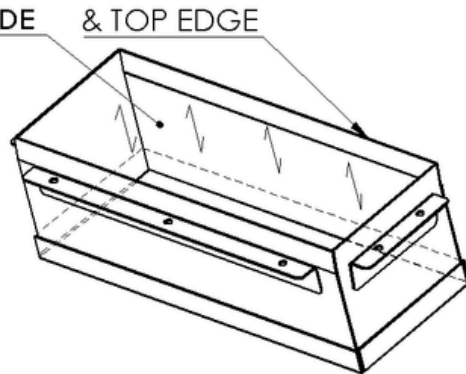

ARCH HARDWARE

UNDER MOUNT RECTANGULAR TRASH RING

TOP VIEW

ISOMETRIC VIEW

FRONT VIEW

SIDE VIEW

DETAIL-A

PART #	SIZE	MATERIAL	FINISH
R51-512	5" X 12 3/8" X 4 3/4"	Stainless Steel #304 alloy	Satin (#4 brush)