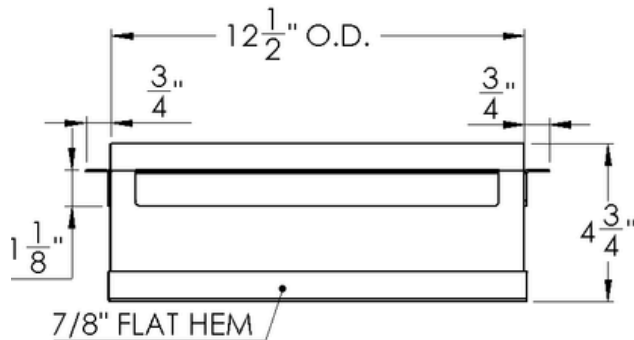

ARCH HARDWARE

UNDER MOUNT RECTANGULAR TRASH RING

TOP VIEW

ISOMETRIC VIEW

FRONT VIEW

SIDE VIEW

DETAIL-A

PART #	SIZE	MATERIAL	FINISH
R51-512	5" X 12 3/8" X 4 3/4"	Stainless Steel #304 alloy	Satin (#4 brush)