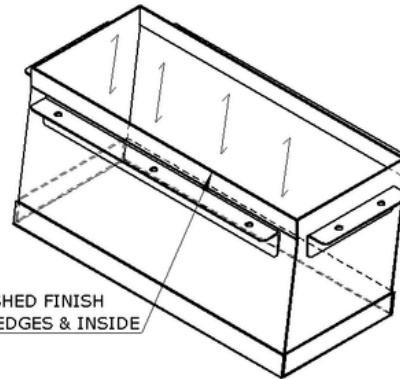

ARCH HARDWARE

UNDER MOUNT RECTANGULAR TRASH RING

TOP VIEW

#4 BRUSHED FINISH
ON TOP EDGES & INSIDE

ISOMETRIC VIEW

FRONT VIEW

SIDE VIEW

DETAIL A

= GRAIN DIRECTION

PART #	SIZE	MATERIAL	FINISH
R51-512-6	5" X 12 3/8" X 6"	Stainless Steel #304 alloy	Satin (#4 brush)
R51-512-6B			Matte Black Powder Coat

Phone
(800)-679-2614

Email
webstore@archhardware.net