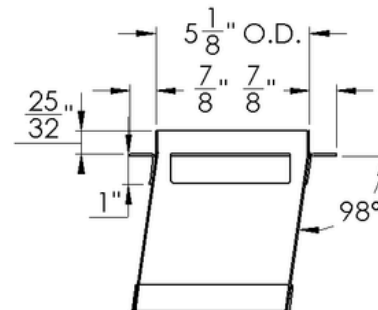

ARCH HARDWARE

UNDER MOUNT RECTANGULAR TRASH RING

TOP VIEW

#4 BRUSHED FINISH
ON TOP EDGES & INSIDE

ISOMETRIC VIEW

FRONT VIEW

SIDE VIEW

DETAIL A

= GRAIN DIRECTION

PART #	SIZE	MATERIAL	FINISH
R51-512-6	5" X 12 3/8" X 6"	Stainless Steel #304 alloy	Satin (#4 brush)
R51-512-6B			Matte Black Powder Coat

Phone
(800)-679-2614

Email
webstore@archhardware.net