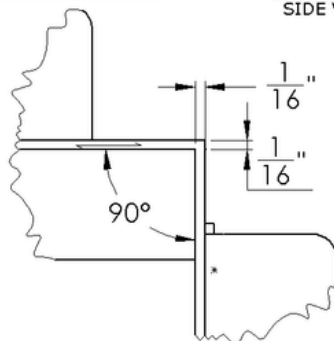

ARCH HARDWARE

UNDER MOUNT RECTANGULAR TRASH RING

TOP VIEW

#4 BRUSHED FINISH
ON TOP EDGES & INSIDE

ISOMETRIC VIEW

FRONT VIEW

SIDE VIEW

DETAIL A

= GRAIN DIRECTION

PART #	SIZE	MATERIAL	FINISH
R51-512-6	5" X 12 3/8" X 6"	Stainless Steel #304 alloy	Satin (#4 brush)
R51-512-6B			Matte Black Powder Coat

Phone
(800)-679-2614

Email
webstore@archhardware.net