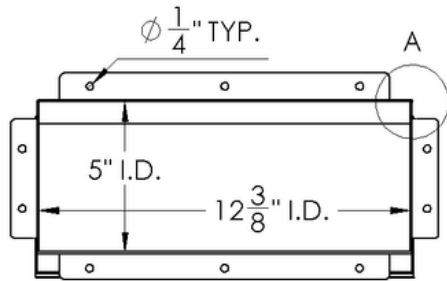

ARCH HARDWARE

UNDER MOUNT RECTANGULAR TRASH RING

TOP VIEW

#4 BRUSHED FINISH
ON TOP EDGES & INSIDE

ISOMETRIC VIEW

FRONT VIEW

SIDE VIEW

DETAIL A

= GRAIN DIRECTION

PART #	SIZE	MATERIAL	FINISH
R51-512-6	5" X 12 3/8" X 6"	Stainless Steel #304 alloy	Satin (#4 brush)
R51-512-6B			Matte Black Powder Coat

Phone
(800)-679-2614

Email
webstore@archhardware.net