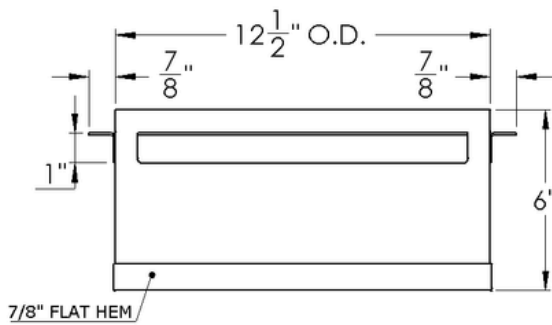

ARCH HARDWARE

UNDER MOUNT RECTANGULAR TRASH RING

TOP VIEW

#4 BRUSHED FINISH
ON TOP EDGES & INSIDE

ISOMETRIC VIEW

FRONT VIEW

SIDE VIEW

DETAIL A

= GRAIN DIRECTION

PART #	SIZE	MATERIAL	FINISH
R51-512-6	5" X 12 3/8" X 6"	Stainless Steel #304 alloy	Satin (#4 brush)
R51-512-6B			Matte Black Powder Coat

Phone
(800)-679-2614

Email
webstore@archhardware.net