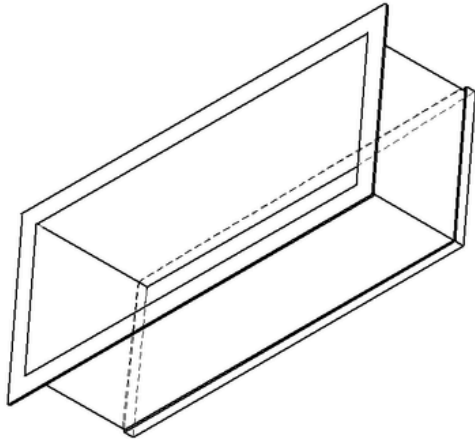

ARCH HARDWARE

DEEP RECTANGULAR TRASH RING

3-D VIEW

TOP VIEW

SECTION VIEW

PART #	SIZE	MATERIAL	FINISH
R44-512	5" X 12 3/8" X 4"	Stainless Steel #304 alloy	Satin (#4 brush)
R44-512BU			Recycle Blue Powder Coat
R44-512G			Compost Green Powder Coat
R44-512B			Matte Black Powder Coat
R44-512W			White Powder Coat
R44-512BR			Deep Bronze Powder Coat