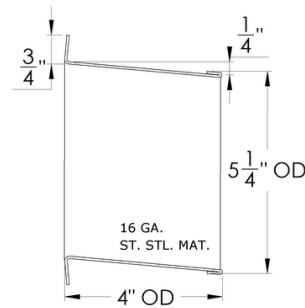

ARCH HARDWARE

DEEP RECTANGULAR TRASH RING

3-D VIEW

TOP VIEW

SECTION VIEW

PART #	SIZE	MATERIAL	FINISH
R44-512	5" X 12 3/8" X 4"	Stainless Steel #304 alloy	Satin (#4 brush)
R44-512BU			Recycle Blue Powder Coat
R44-512G			Compost Green Powder Coat
R44-512B			Matte Black Powder Coat
R44-512W			White Powder Coat
R44-512BR			Deep Bronze Powder Coat