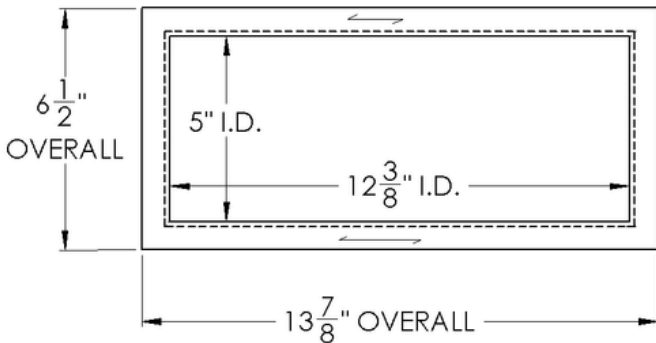

ARCH HARDWARE

DEEP RECTANGULAR TRASH RING

3-D VIEW

TOP VIEW

SECTION VIEW

PART #	SIZE	MATERIAL	FINISH
R44-512	5" X 12 3/8" X 4"	Stainless Steel #304 alloy	Satin (#4 brush)
R44-512BU			Recycle Blue Powder Coat
R44-512G			Compost Green Powder Coat
R44-512B			Matte Black Powder Coat
R44-512W			White Powder Coat
R44-512BR			Deep Bronze Powder Coat