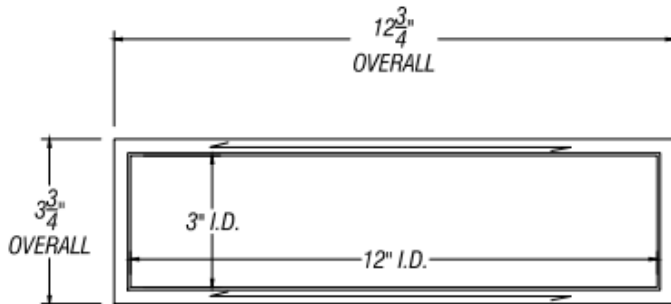

## RECTANGULAR PAPER SLOT

ISOMETRIC VIEW

FRONT VIEW

SECTION VIEW

PART #	FINISH	SIZE	MATERIAL
R44-312-.875	Satin (#4 brush)	3" X 12" X 7/8"	Stainless Steel #304 alloy
R44-312-.875-BU	Recycle Blue Powder Coat		
R44-312-.875-G	Compost Green Powder Coat		
R44-312-.875-B	Matte Black Powder Coat		
R44-312-.875-W	White Powder Coat		