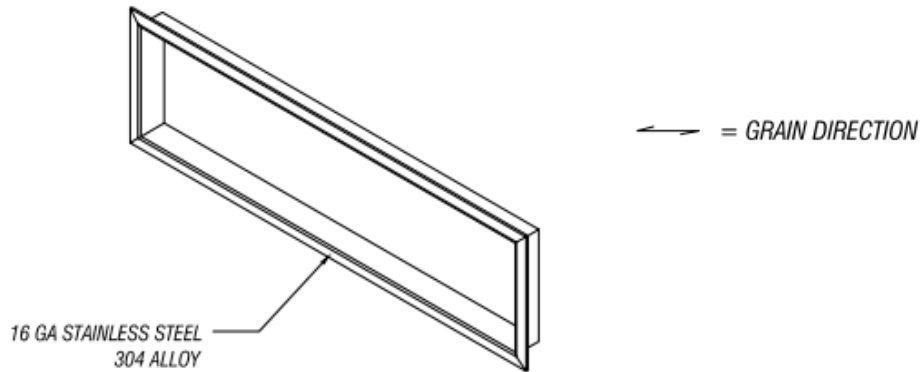

## RECTANGULAR PAPER SLOT

ISOMETRIC VIEW

FRONT VIEW

SECTION VIEW

PART #	FINISH	SIZE	MATERIAL
R44-312-.875	Satin (#4 brush)	3" X 12" X 7/8"	Stainless Steel #304 alloy
R44-312-.875-BU	Recycle Blue Powder Coat		
R44-312-.875-G	Compost Green Powder Coat		
R44-312-.875-B	Matte Black Powder Coat		
R44-312-.875-W	White Powder Coat		