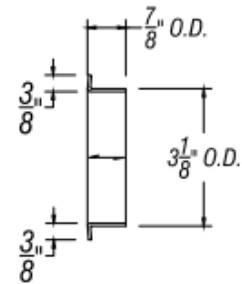

## RECTANGULAR PAPER SLOT

ISOMETRIC VIEW

FRONT VIEW

SECTION VIEW

PART #	FINISH	SIZE	MATERIAL
R44-312-.875	Satin (#4 brush)	3" X 12" X 7/8"	Stainless Steel #304 alloy
R44-312-.875-BU	Recycle Blue Powder Coat		
R44-312-.875-G	Compost Green Powder Coat		
R44-312-.875-B	Matte Black Powder Coat		
R44-312-.875-W	White Powder Coat		