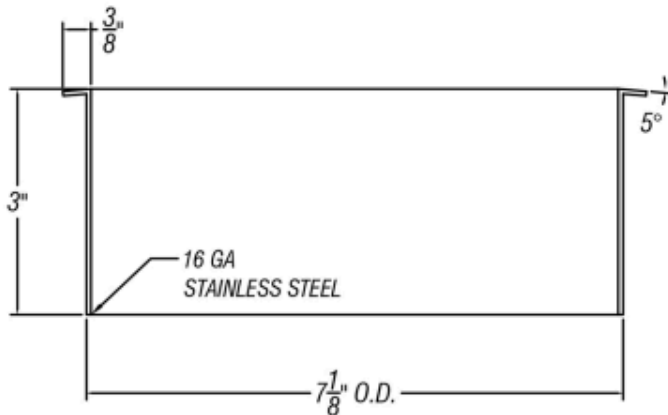

ARCH HARDWARE

RECTANGULAR PAPER SLOT

ELEVATION VIEW

SECTION VIEW

PLAN VIEW

3-D VIEW

PART #	FINISH	SIZE	MATERIAL
R44-27	Satin (#4 brush)	2" X 7" X 3"	Stainless Steel #304 alloy
R44-27-BU	Recycle Blue Powder Coat		
R44-27-G	Compost Green Powder Coat		
R44-27-B	Matte Black Powder Coat		
R44-27-W	White Powder Coat		