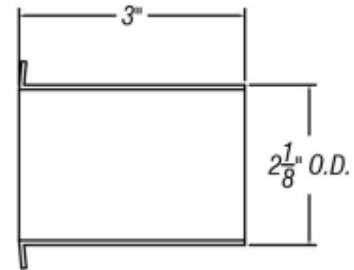

ARCH HARDWARE

RECTANGULAR PAPER SLOT

ELEVATION VIEW

SECTION VIEW

PLAN VIEW

3-D VIEW

PART #	FINISH	SIZE	MATERIAL
R44-27	Satin (#4 brush)	2" X 7" X 3"	Stainless Steel #304 alloy
R44-27-BU	Recycle Blue Powder Coat		
R44-27-G	Compost Green Powder Coat		
R44-27-B	Matte Black Powder Coat		
R44-27-W	White Powder Coat		