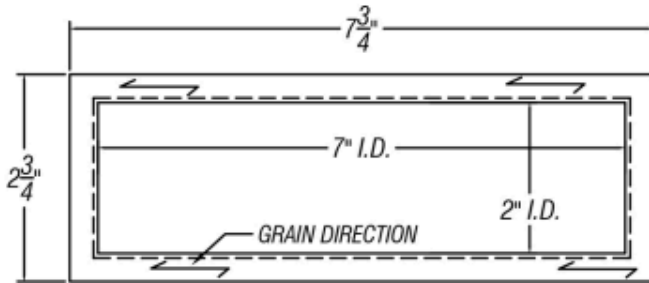

ARCH HARDWARE

RECTANGULAR PAPER SLOT

ELEVATION VIEW

SECTION VIEW

PLAN VIEW

3-D VIEW

PART #	FINISH	SIZE	MATERIAL
R44-27	Satin (#4 brush)	2" X 7" X 3"	Stainless Steel #304 alloy
R44-27-BU	Recycle Blue Powder Coat		
R44-27-G	Compost Green Powder Coat		
R44-27-B	Matte Black Powder Coat		
R44-27-W	White Powder Coat		